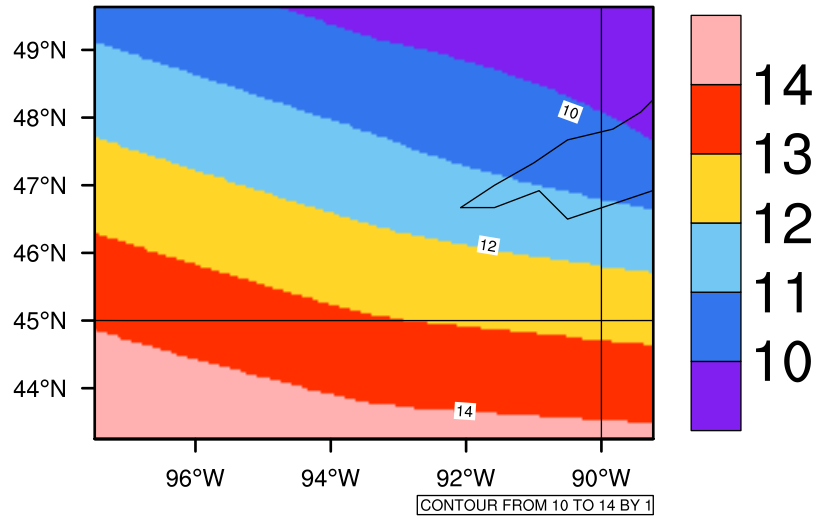

Yearly tasmax(c) In 2060-2069 GFDL-ESM2M RCP85 - Minnesota

[You can request maps from any dataset from the AgriMetSoft Team.](#)