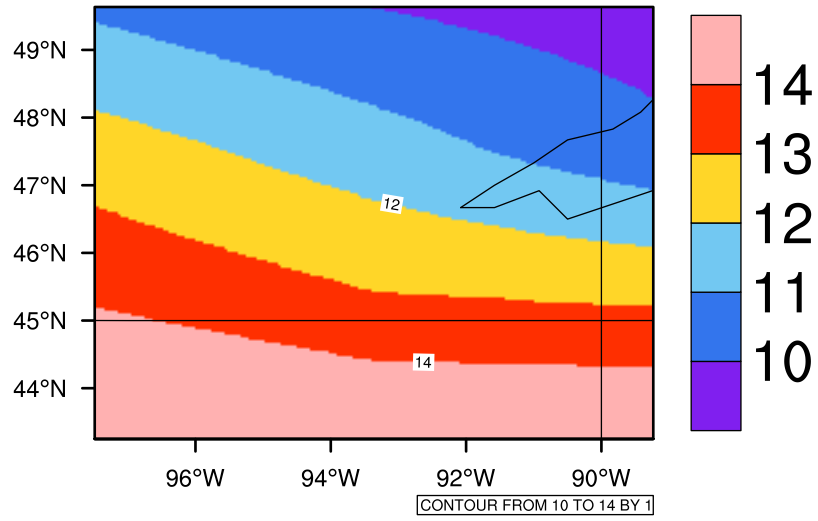

Yearly tasmax(c) In 2070-2079 GFDL-ESM2M RCP85 - Minnesota

[You can request maps from any dataset from the AgriMetSoft Team.](#)