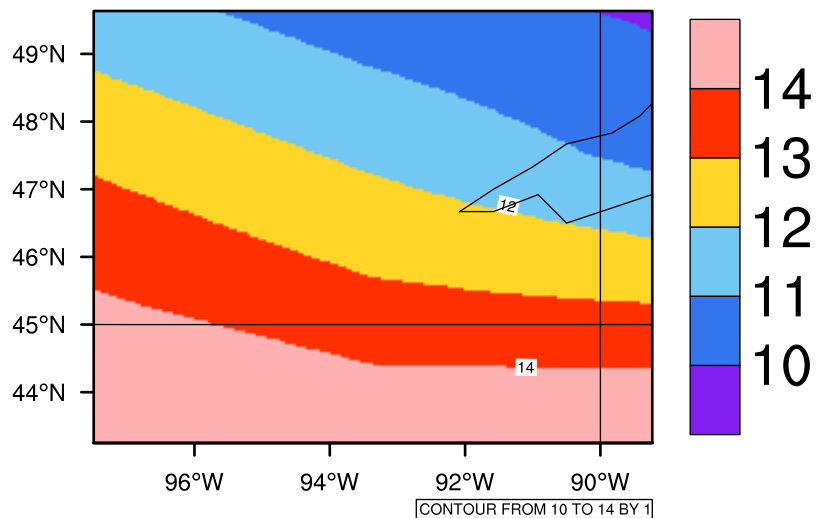

Yearly tasmax(c) In 2080-2089 GFDL-ESM2M RCP85 - Minnesota

[You can request maps from any dataset from the AgriMetSoft Team.](#)