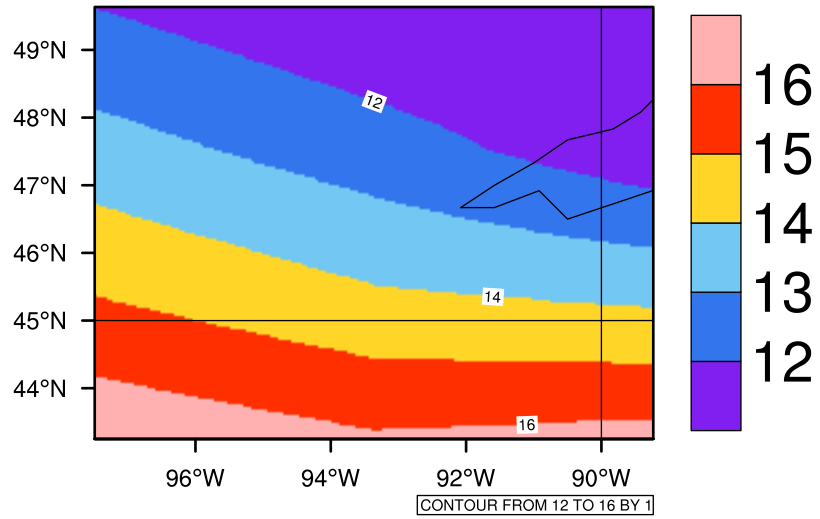

Yearly tasmax(c) In 2090-2099 GFDL-ESM2M RCP85 - Minnesota

[You can request maps from any dataset from the AgriMetSoft Team.](#)