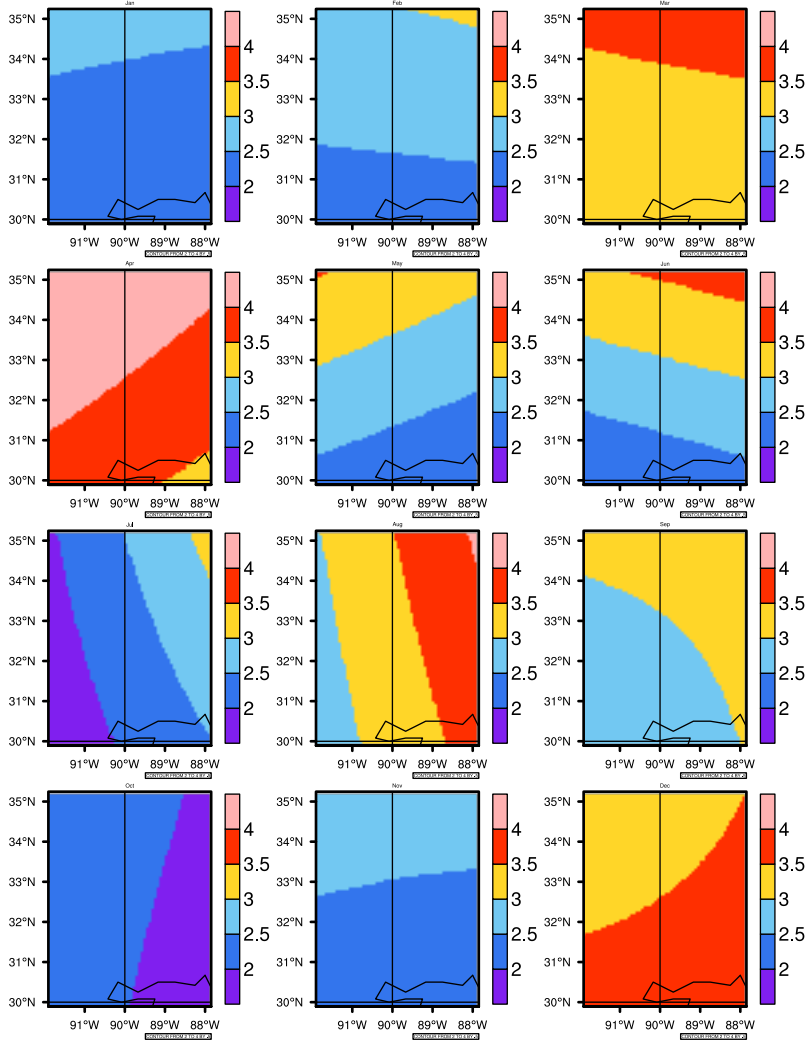

Monthly Daily Average pr(mm/day) In 2070-2079 GFDL-ESM2M RCP45 - Mississippi

AgriMetSoft (2020). Climate Maps. Available on:
<https://agrimetsoft.com/maps>

Order a new map on <https://agrimetsoft.com/order>