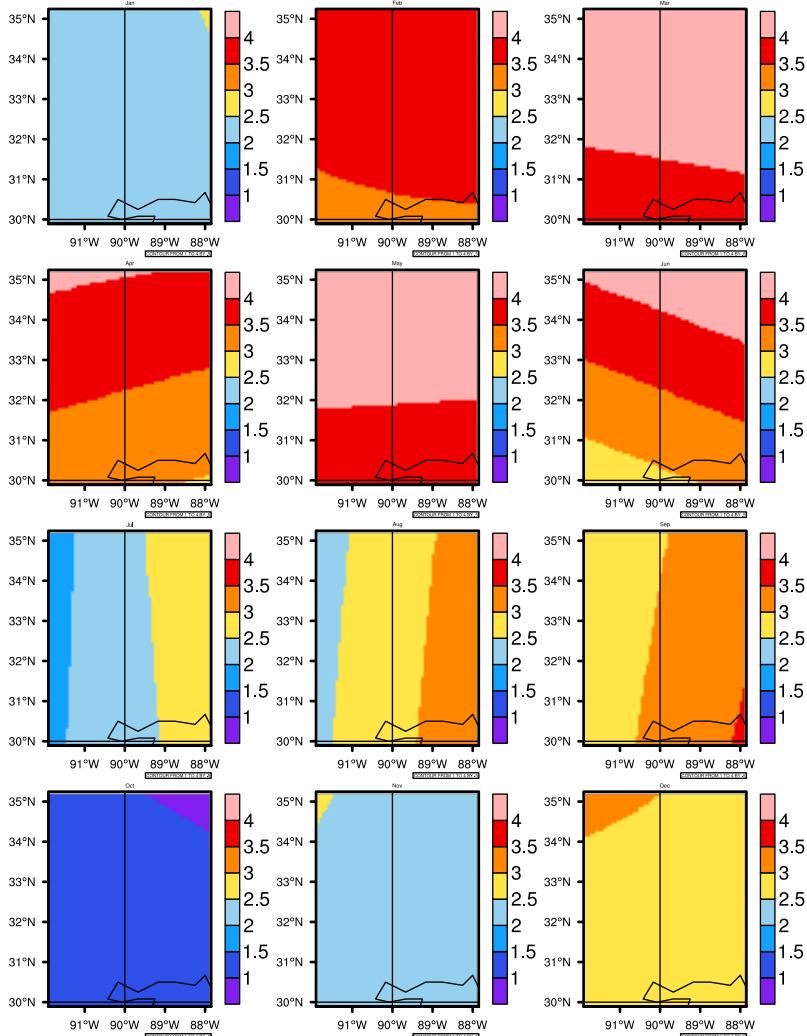

Monthly Daily Average pr(mm/day) In 2080-2089 GFDL-ESM2M RCP45 - Mississippi

AgriMetSoft (2020). Climate Maps. Available on:
<https://agrimetsoft.com/maps>

Order a new map on <https://agrimetsoft.com/order>