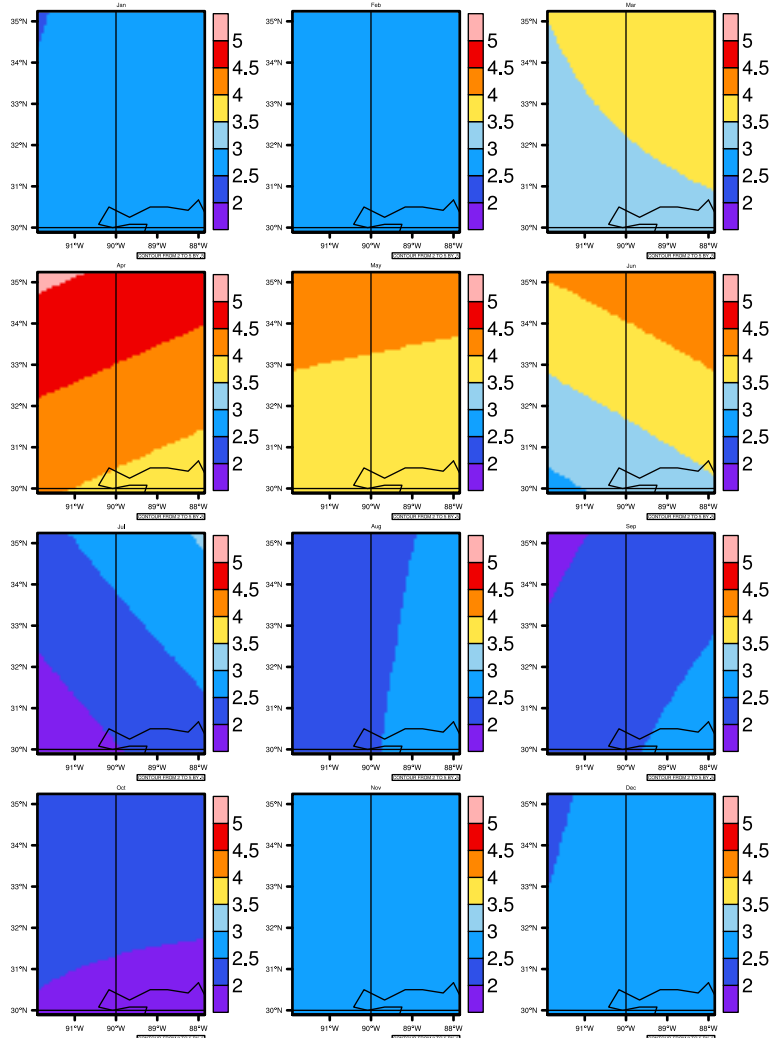

Monthly pr (mm/day) In 1975-2005 GFDL-ESM2M historical - Mississippi

AgriMetSoft (2020). Climate Maps. Available on:
<https://agrimetsoft.com/maps>

Order a new map on <https://agrimetsoft.com/order>