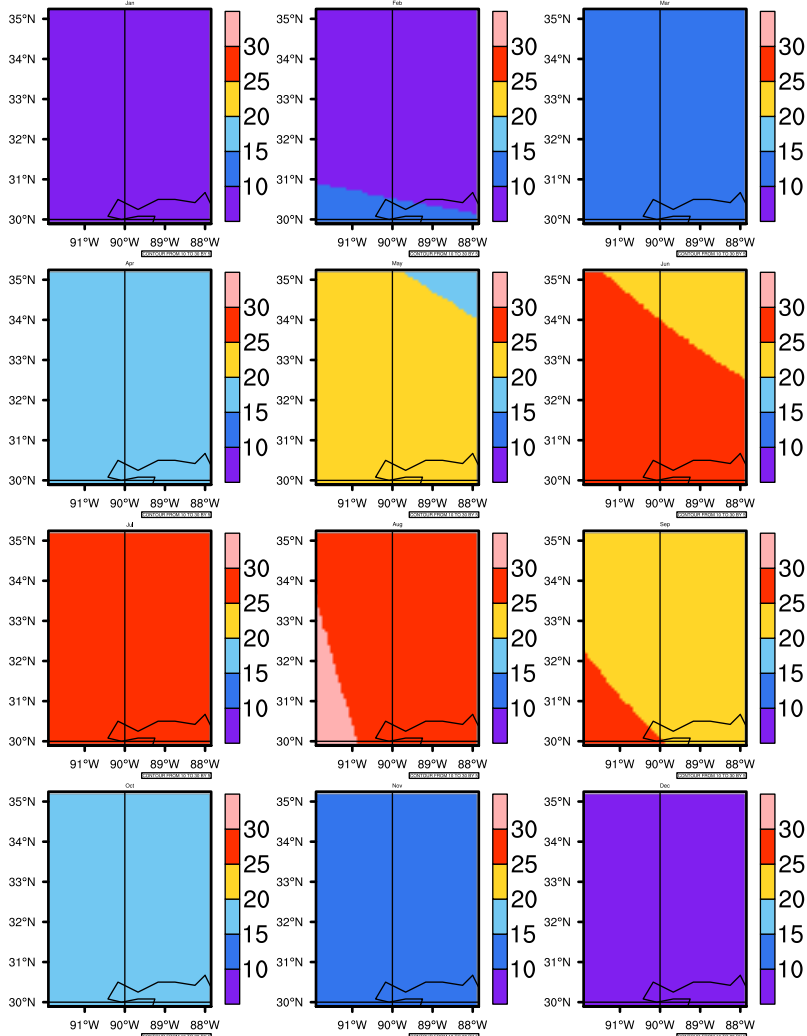

# Monthly Daily Averaget(c) In 2020-2029 GFDL-ESM2M RCP45 - Mississippi

AgriMetSoft (2020). Climate Maps. Available on: <https://agrimetsoft.com/maps>

Order a new map on <https://agrimetsoft.com/order>

[You can request maps from any dataset from the AgriMetSoft Team.](#)