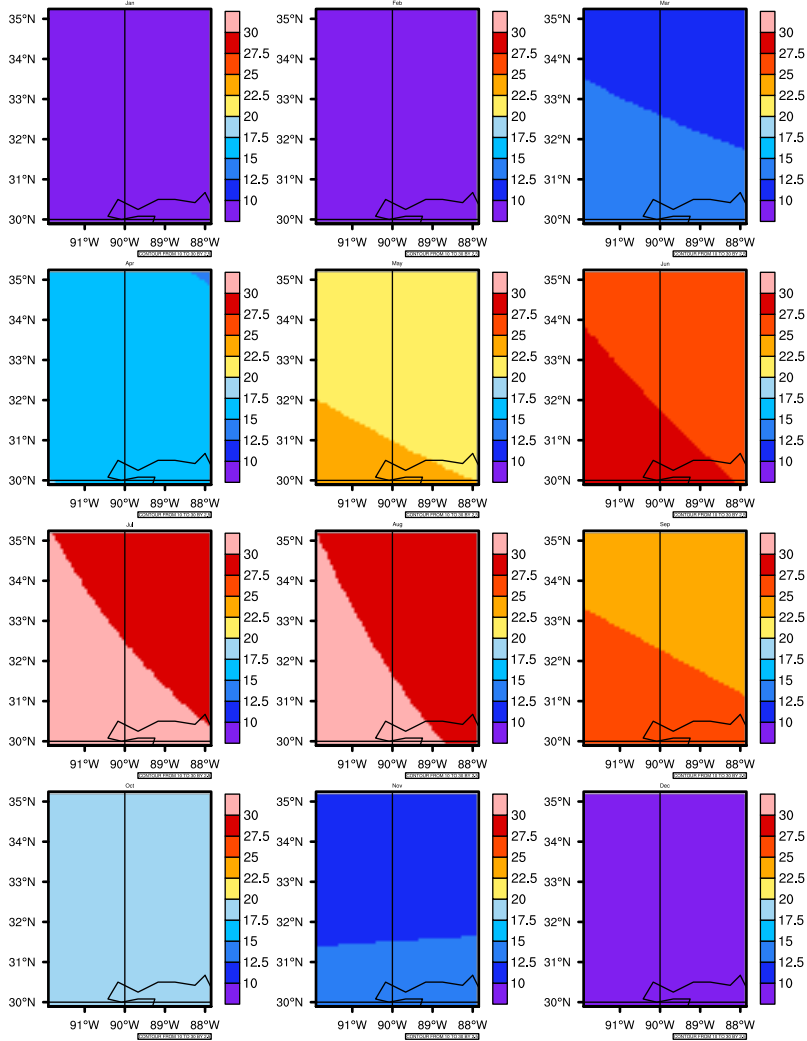

Monthly Daily Averaget(c) In 2040-2049 GFDL-ESM2M RCP45 - Mississippi

AgriMetSoft (2020). Climate Maps. Available on:
<https://agrimetsoft.com/maps>

Order a new map on <https://agrimetsoft.com/order>

[You can request maps from any dataset from the AgriMetSoft Team.](#)