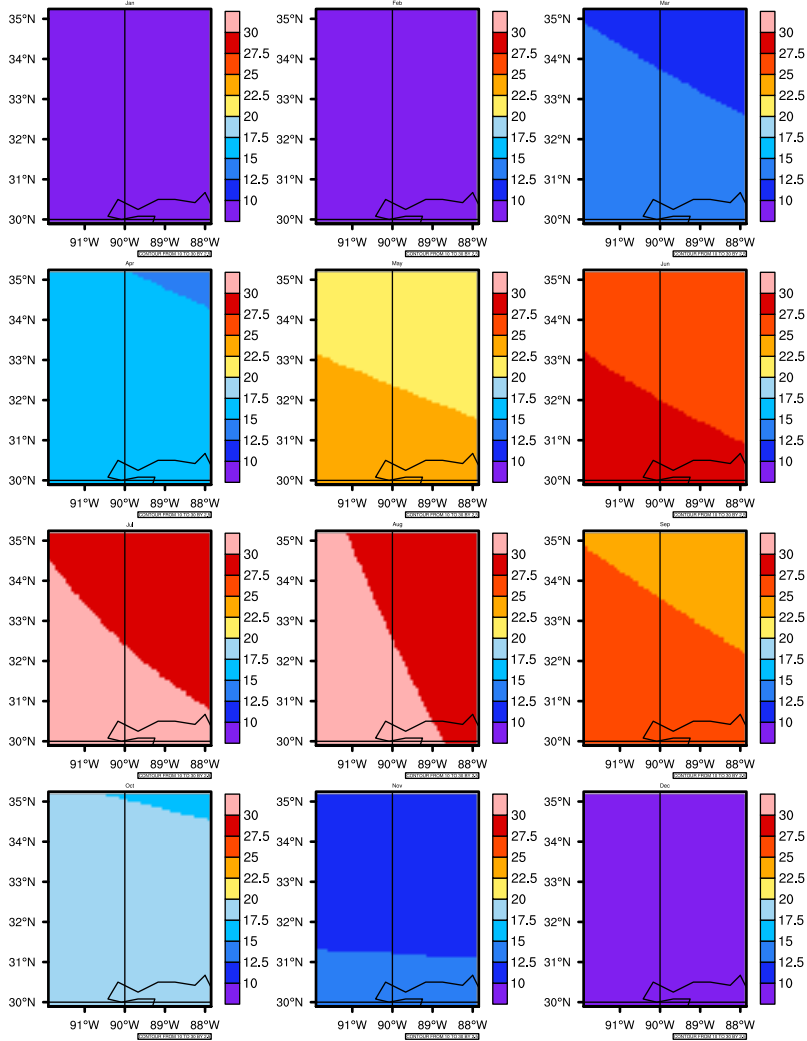

Monthly Daily Averaget(c) In 2050-2059 GFDL-ESM2M RCP45 - Mississippi

AgriMetSoft (2020). Climate Maps. Available on:
<https://agrimetsoft.com/maps>

Order a new map on <https://agrimetsoft.com/order>

[You can request maps from any dataset from the AgriMetSoft Team.](#)