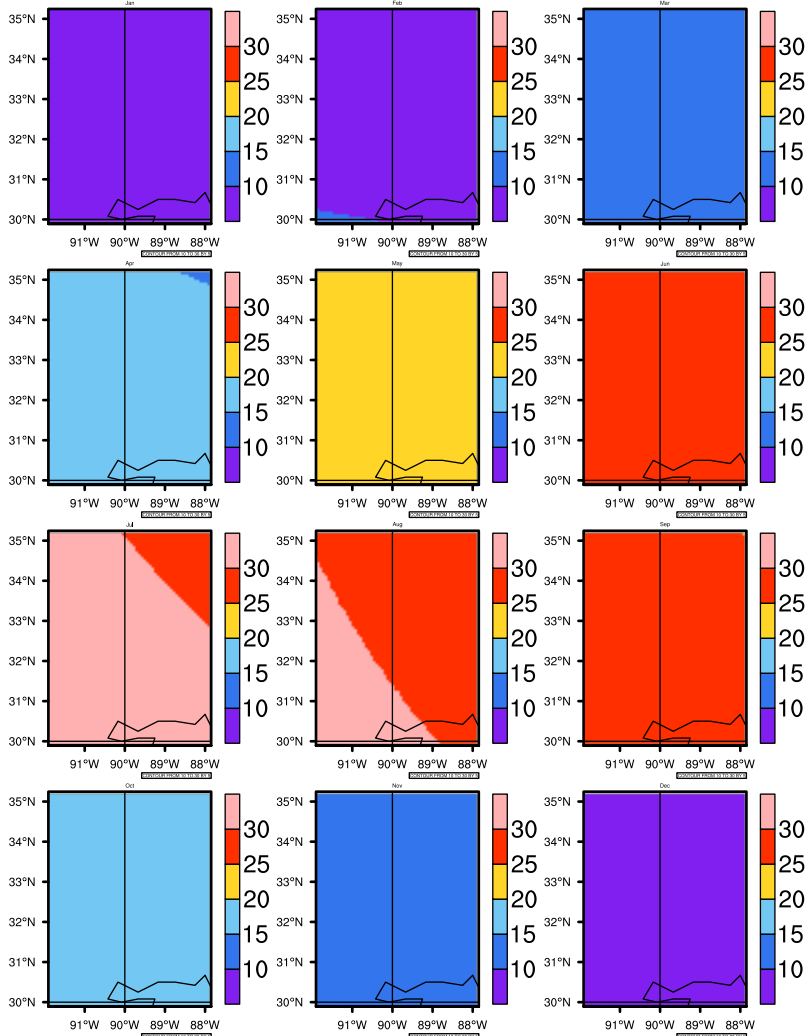

Monthly Daily Averaget(c) In 2060-2069 GFDL-ESM2M RCP45 - Mississippi

AgriMetSoft (2020). Climate Maps. Available on: <https://agrimetsoft.com/maps>

Order a new map on <https://agrimetsoft.com/order>

[You can request maps from any dataset from the AgriMetSoft Team.](#)