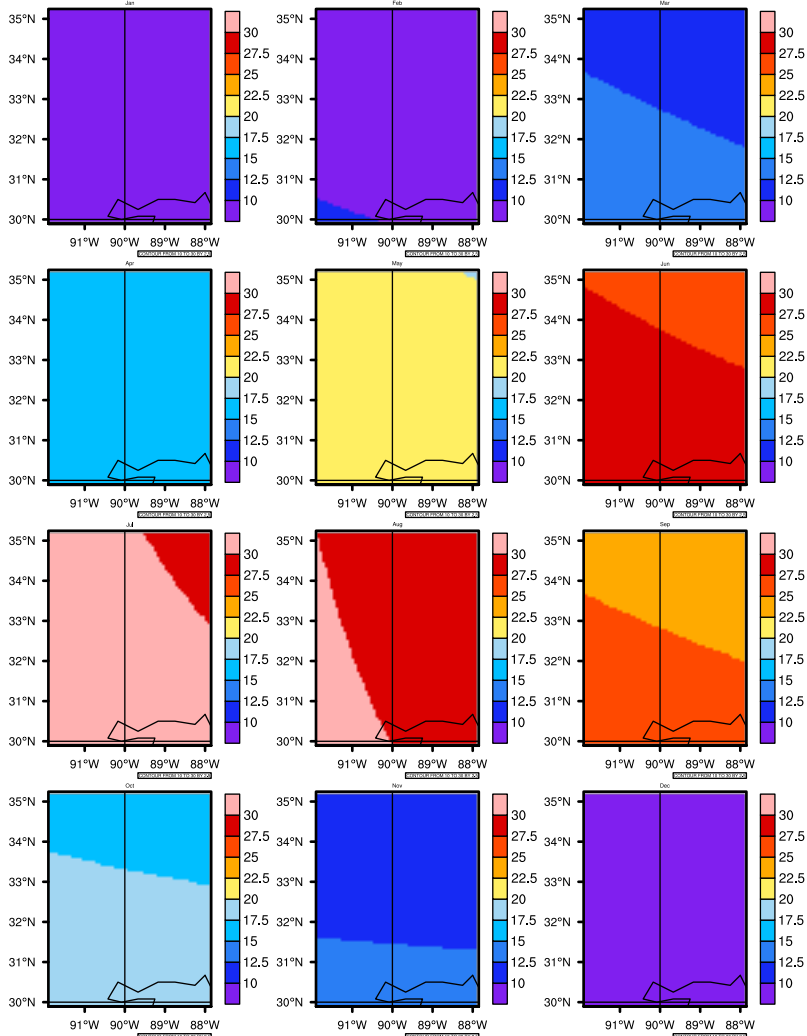

Monthly Daily Averaget(c) In 2070-2079 GFDL-ESM2M RCP45 - Mississippi

AgriMetSoft (2020). Climate Maps. Available on: <https://agrimetsoft.com/maps>

Order a new map on <https://agrimetsoft.com/order>

[You can request maps from any dataset from the AgriMetSoft Team.](#)