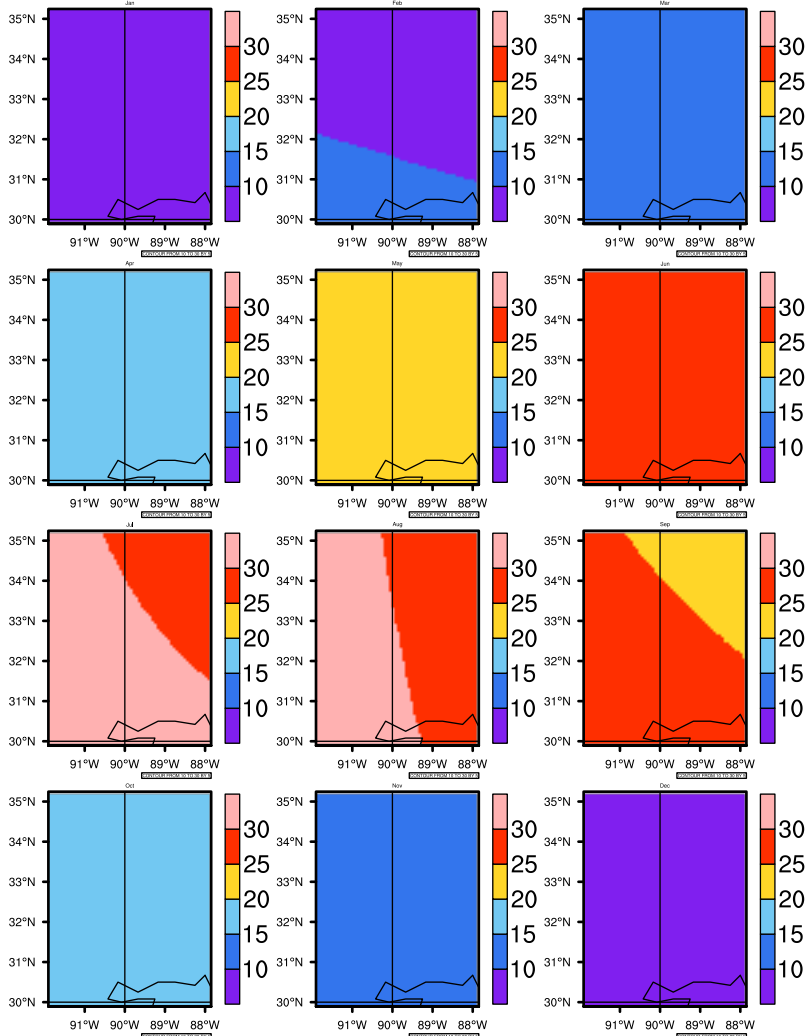

# Monthly Daily Averaget(c) In 2080-2089 GFDL-ESM2M RCP45 - Mississippi

AgriMetSoft (2020). Climate Maps. Available on: <https://agrimetsoft.com/maps>

Order a new map on <https://agrimetsoft.com/order>

[You can request maps from any dataset from the AgriMetSoft Team.](#)