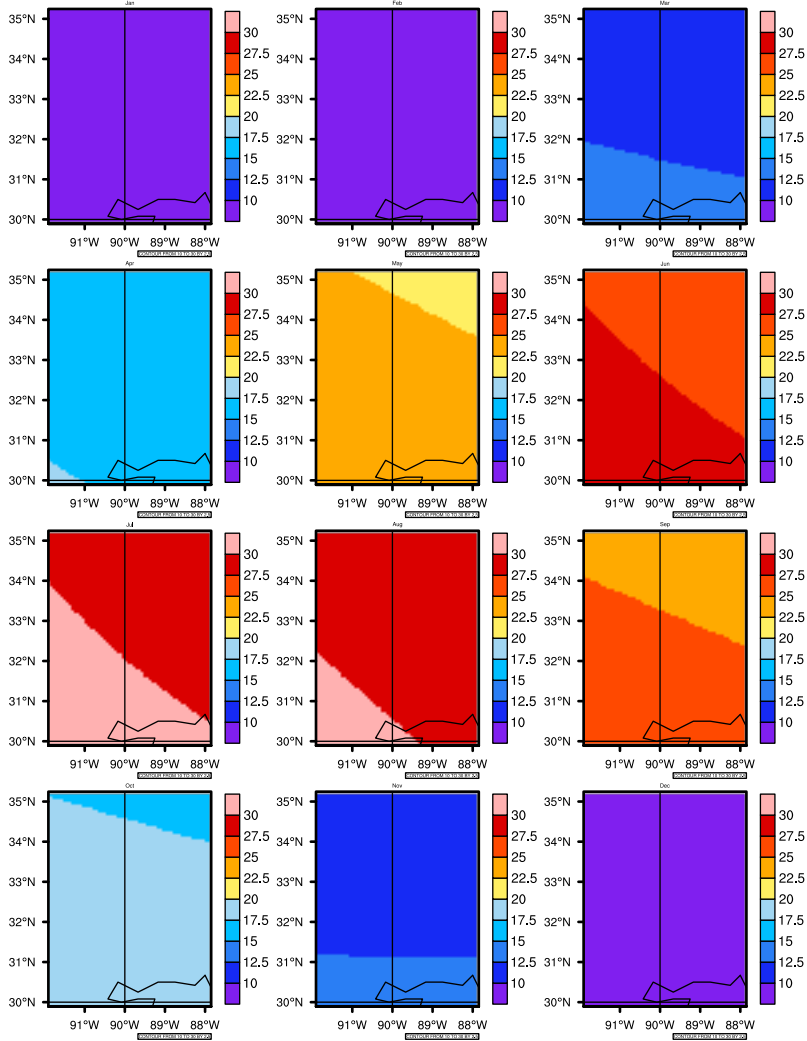

Monthly Daily Averaget(c) In 2090-2099 GFDL-ESM2M RCP45 - Mississippi

AgriMetSoft (2020). Climate Maps. Available on:
<https://agrimetsoft.com/maps>

Order a new map on <https://agrimetsoft.com/order>

[You can request maps from any dataset from the AgriMetSoft Team.](#)