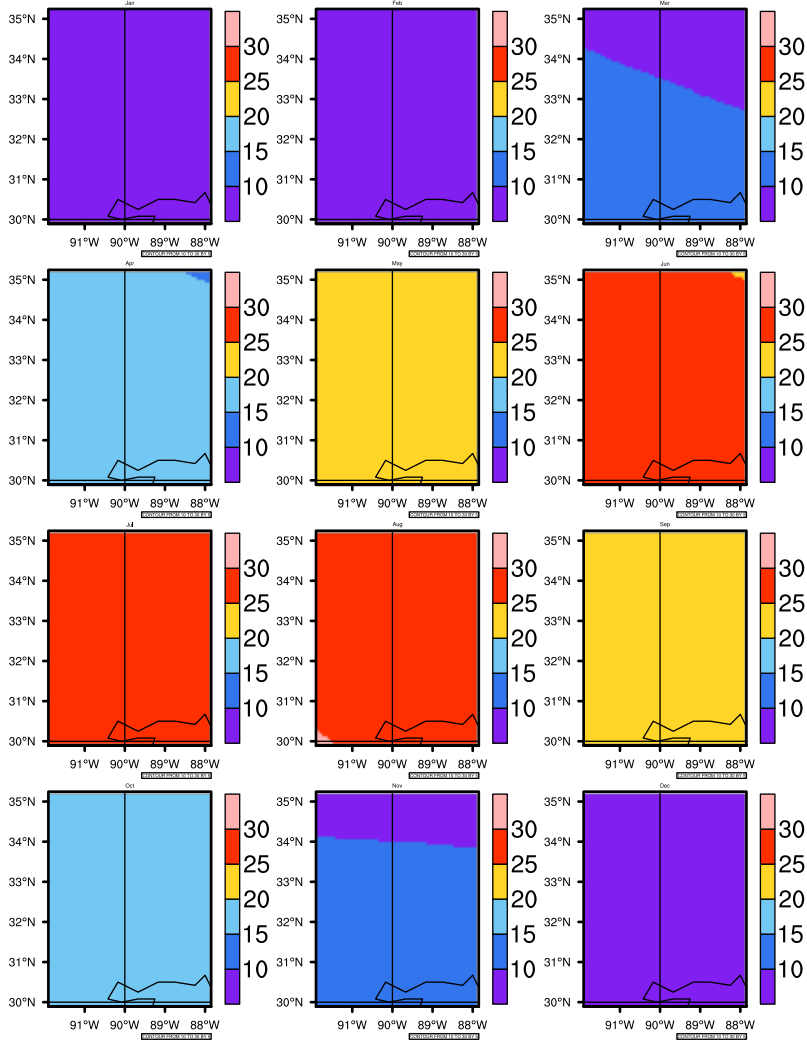

Monthly Daily Averaget(c) In 2020-2029 GFDL-ESM2M RCP85 - Mississippi

AgriMetSoft (2020). Climate Maps. Available on:
<https://agrimetsoft.com/maps>

Order a new map on <https://agrimetsoft.com/order>

[You can request maps from any dataset from the AgriMetSoft Team.](#)