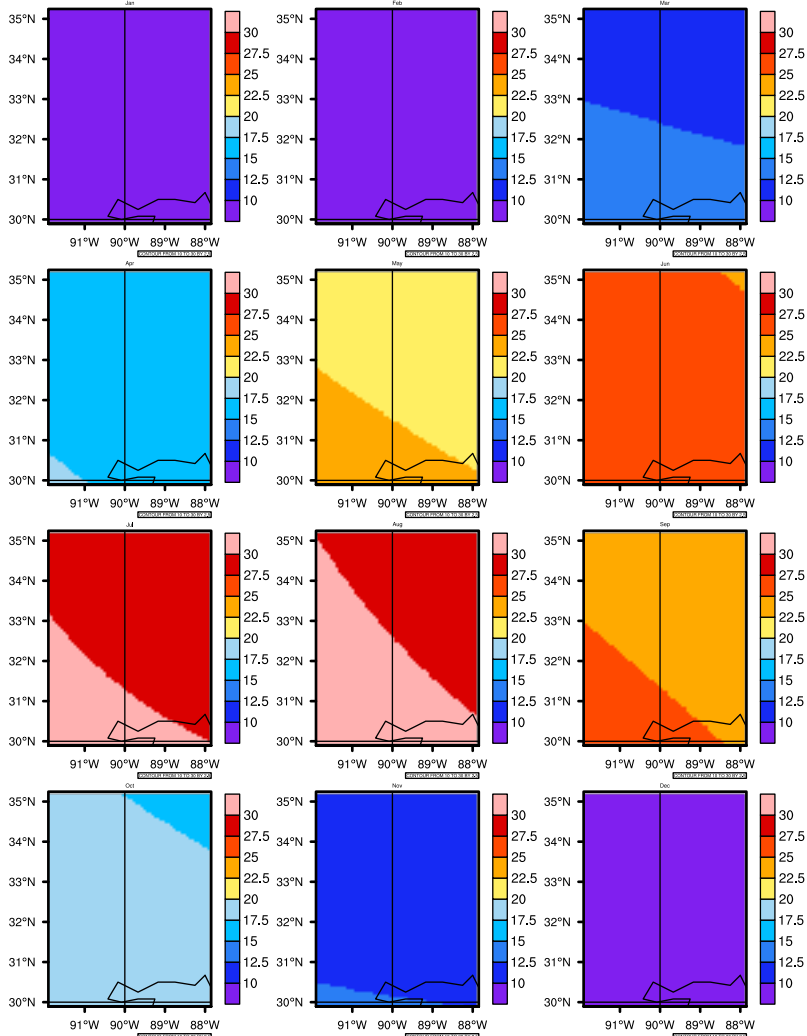

Monthly Daily Averaget(c) In 2030-2039 GFDL-ESM2M RCP85 - Mississippi

AgriMetSoft (2020). Climate Maps. Available on:
<https://agrimetsoft.com/maps>

Order a new map on <https://agrimetsoft.com/order>

[You can request maps from any dataset from the AgriMetSoft Team.](#)