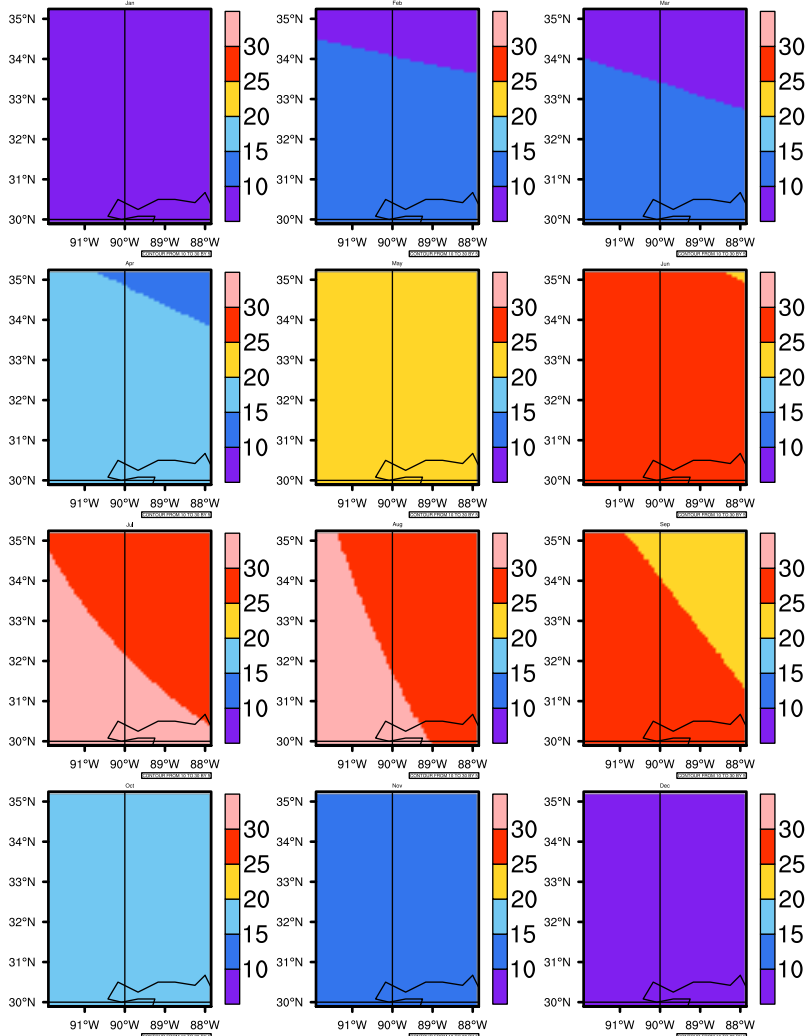

Monthly Daily Averaget(c) In 2040-2049 GFDL-ESM2M RCP85 - Mississippi

AgriMetSoft (2020). Climate Maps. Available on: <https://agrimetsoft.com/maps>

Order a new map on <https://agrimetsoft.com/order>

[You can request maps from any dataset from the AgriMetSoft Team.](#)