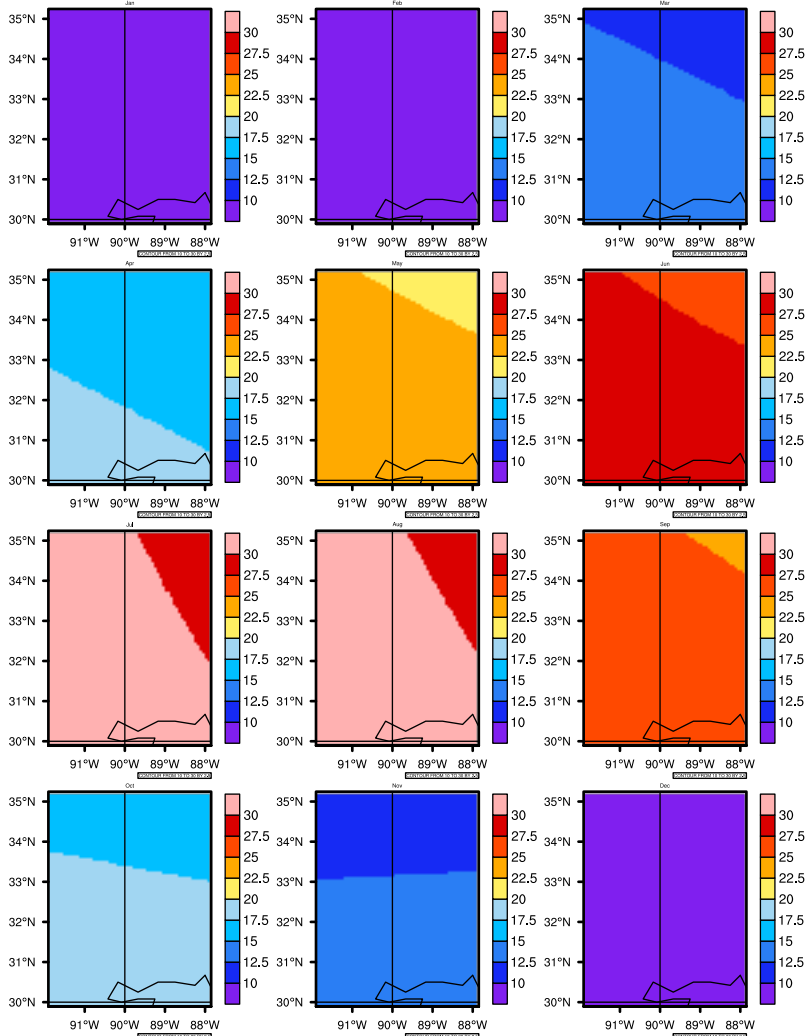

Monthly Daily Averaget(c) In 2050-2059 GFDL-ESM2M RCP85 - Mississippi

AgriMetSoft (2020). Climate Maps. Available on: <https://agrimetsoft.com/maps>

Order a new map on <https://agrimetsoft.com/order>

[You can request maps from any dataset from the AgriMetSoft Team.](#)