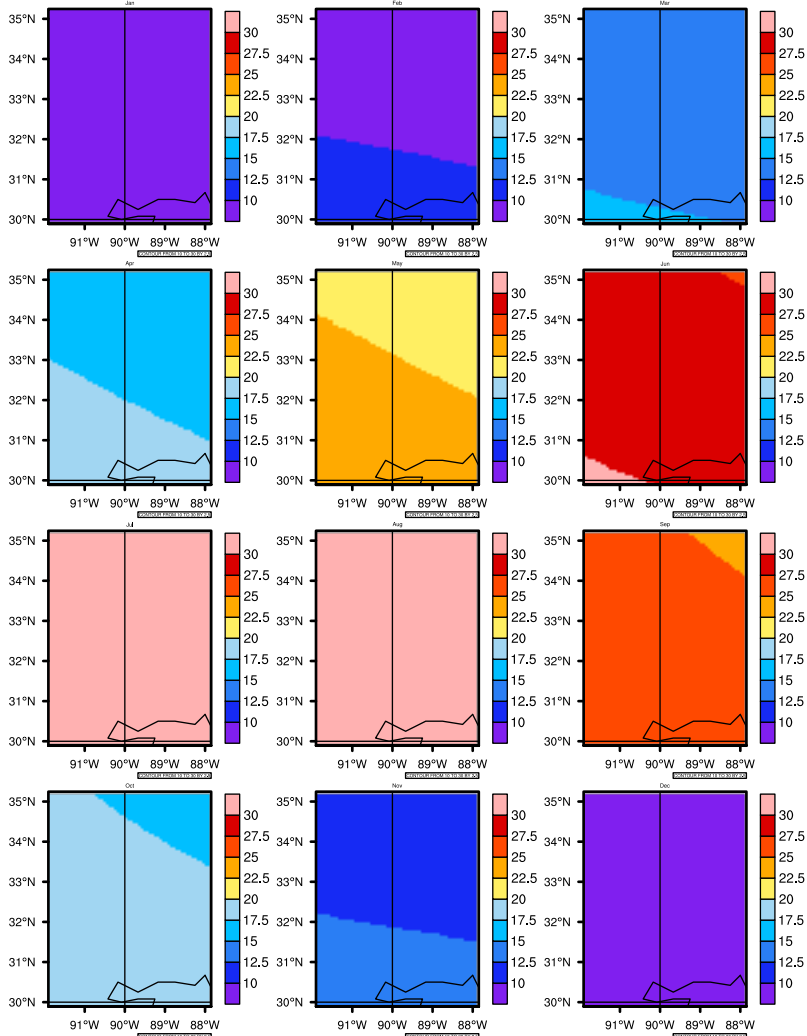

# Monthly Daily Averaget(c) In 2060-2069 GFDL-ESM2M RCP85 - Mississippi

AgriMetSoft (2020). Climate Maps. Available on: <https://agrimetsoft.com/maps>

Order a new map on <https://agrimetsoft.com/order>

[You can request maps from any dataset from the AgriMetSoft Team.](#)