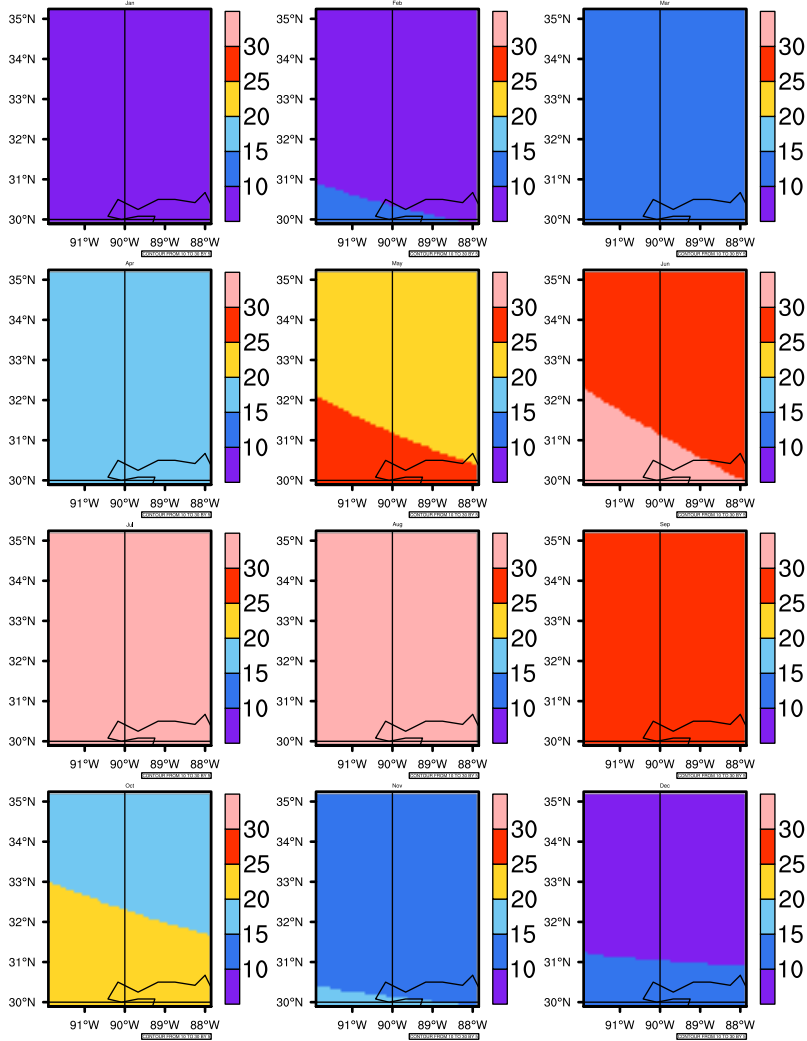

Monthly Daily Averaget(c) In 2070-2079 GFDL-ESM2M RCP85 - Mississippi

AgriMetSoft (2020). Climate Maps. Available on: <https://agrimetsoft.com/maps>

Order a new map on <https://agrimetsoft.com/order>

[You can request maps from any dataset from the AgriMetSoft Team.](#)