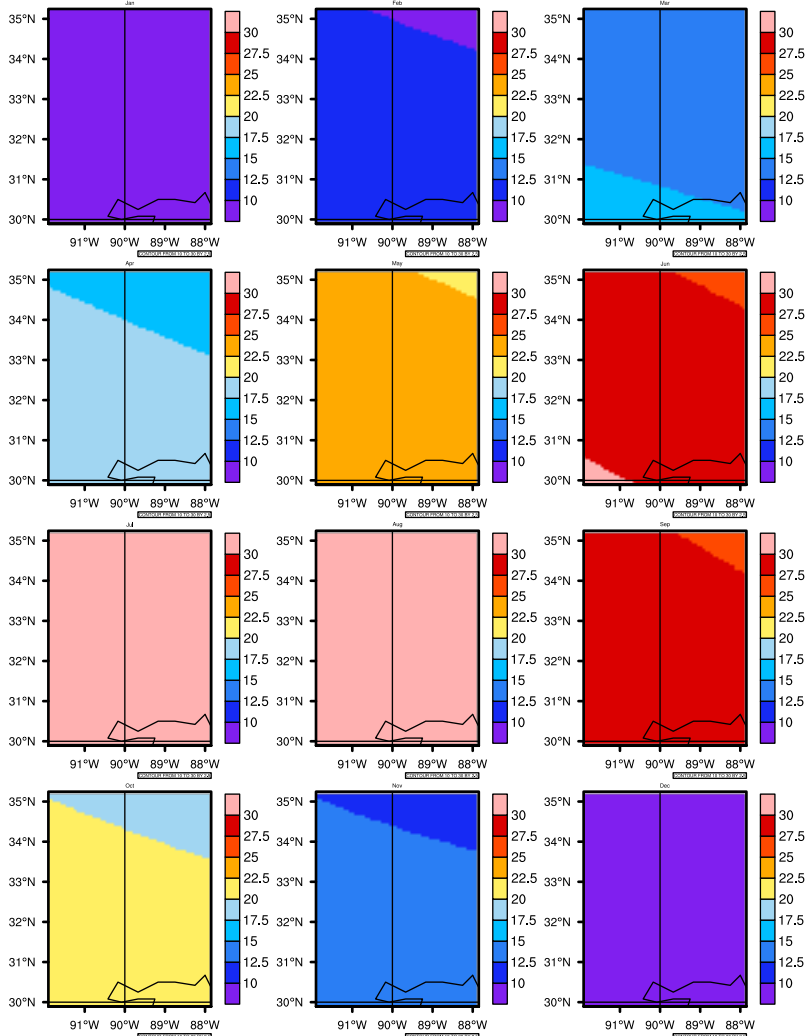

Monthly Daily Averaget(c) In 2080-2089 GFDL-ESM2M RCP85 - Mississippi

AgriMetSoft (2020). Climate Maps. Available on: <https://agrimetsoft.com/maps>

Order a new map on <https://agrimetsoft.com/order>

[You can request maps from any dataset from the AgriMetSoft Team.](#)