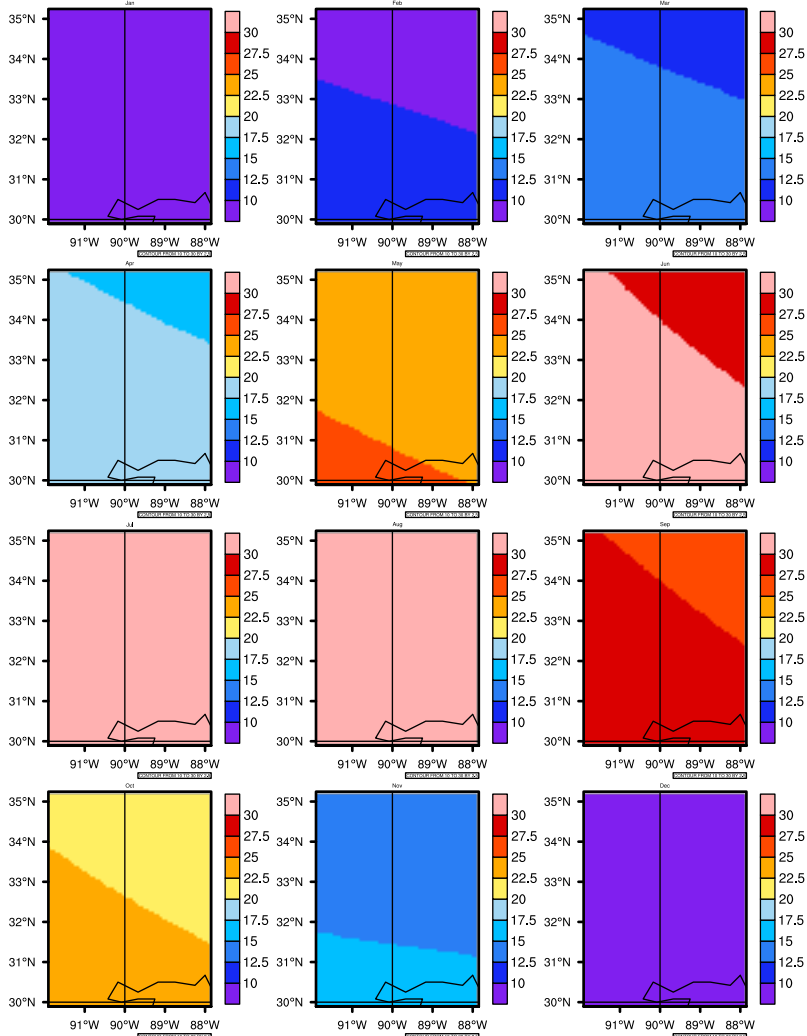

Monthly Daily Averaget(c) In 2090-2099 GFDL-ESM2M RCP85 - Mississippi

AgriMetSoft (2020). Climate Maps. Available on: <https://agrimetsoft.com/maps>

Order a new map on <https://agrimetsoft.com/order>

[You can request maps from any dataset from the AgriMetSoft Team.](#)