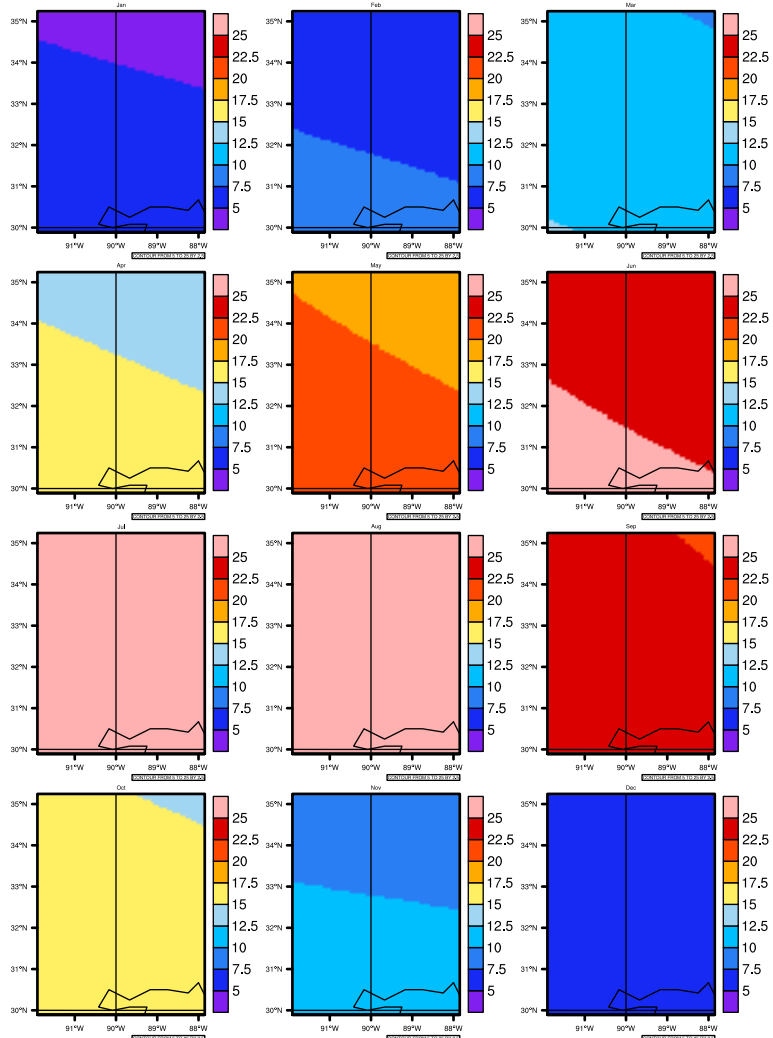

Monthly Daily Averagetgas(c) In 1975-2005 GFDL-ESM2M historical - Mississippi

AgriMetSoft (2020). Climate Maps. Available on:
<https://agrimetsoft.com/maps>

Order a new map on <https://agrimetsoft.com/order>

[You can request maps from any dataset from the AgriMetSoft Team.](#)