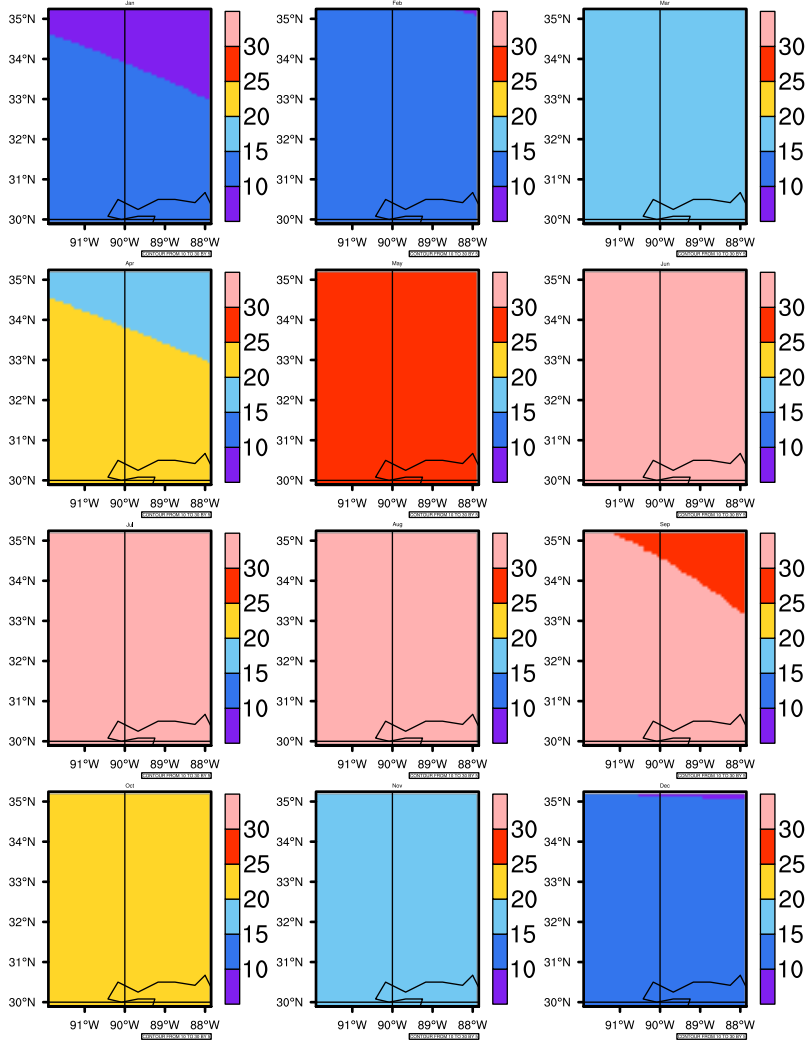

Monthly Daily Average tmax(c) In 2050-2059 GFDL-ESM2M RCP45 - Mississippi

AgriMetSoft (2020). Climate Maps. Available on:
<https://agrimetsoft.com/maps>

Order a new map on <https://agrimetsoft.com/order>

[You can request maps from any dataset from the AgriMetSoft Team.](#)