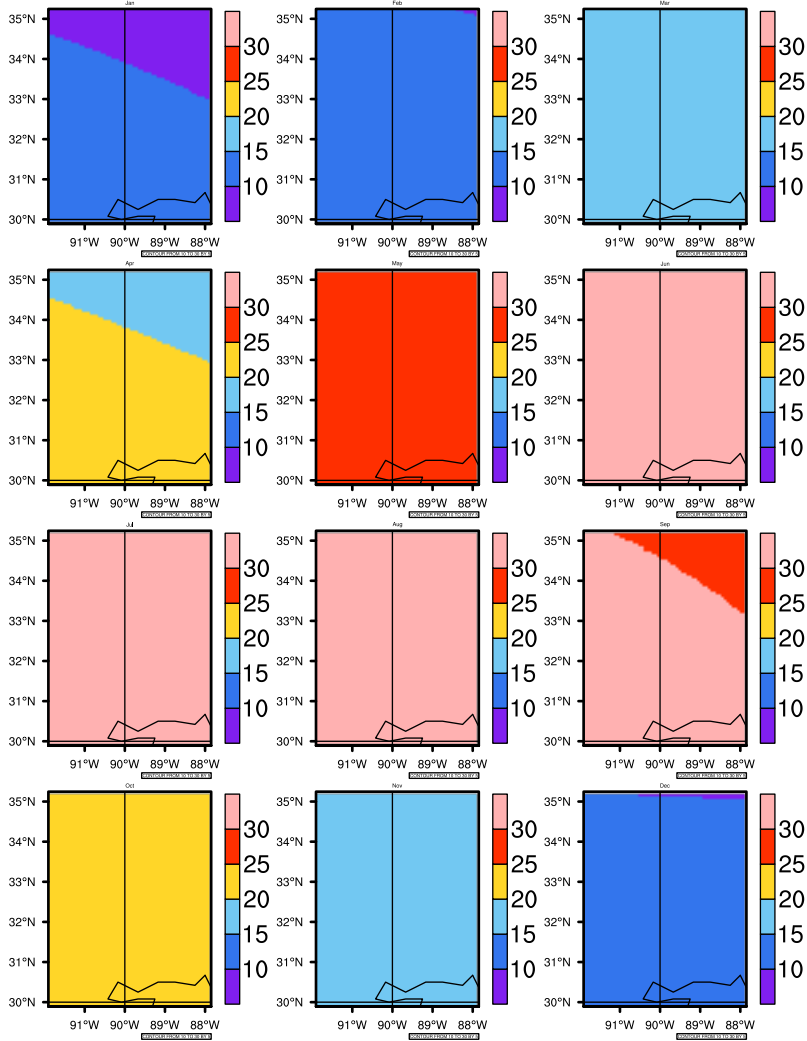

Monthly Daily Average tmax(c) In 2050-2059 GFDL-ESM2M RCP45 - Mississippi

AgriMetSoft (2020). Climate Maps. Available on:
<https://agrimetsoft.com/maps>

Order a new map on <https://agrimetsoft.com/order>