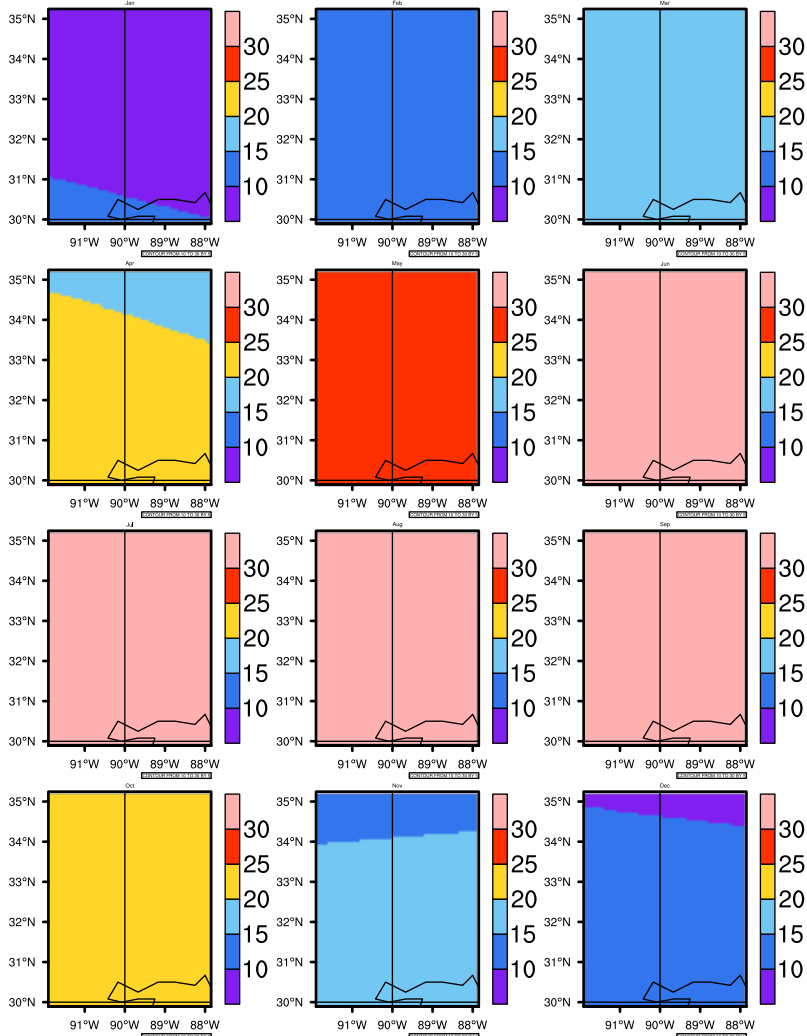

Monthly Daily Average tmax(c) In 2060-2069 GFDL-ESM2M RCP45 - Mississippi

AgriMetSoft (2020). Climate Maps. Available on:
<https://agrimetsoft.com/maps>

Order a new map on <https://agrimetsoft.com/order>

[You can request maps from any dataset from the AgriMetSoft Team.](#)