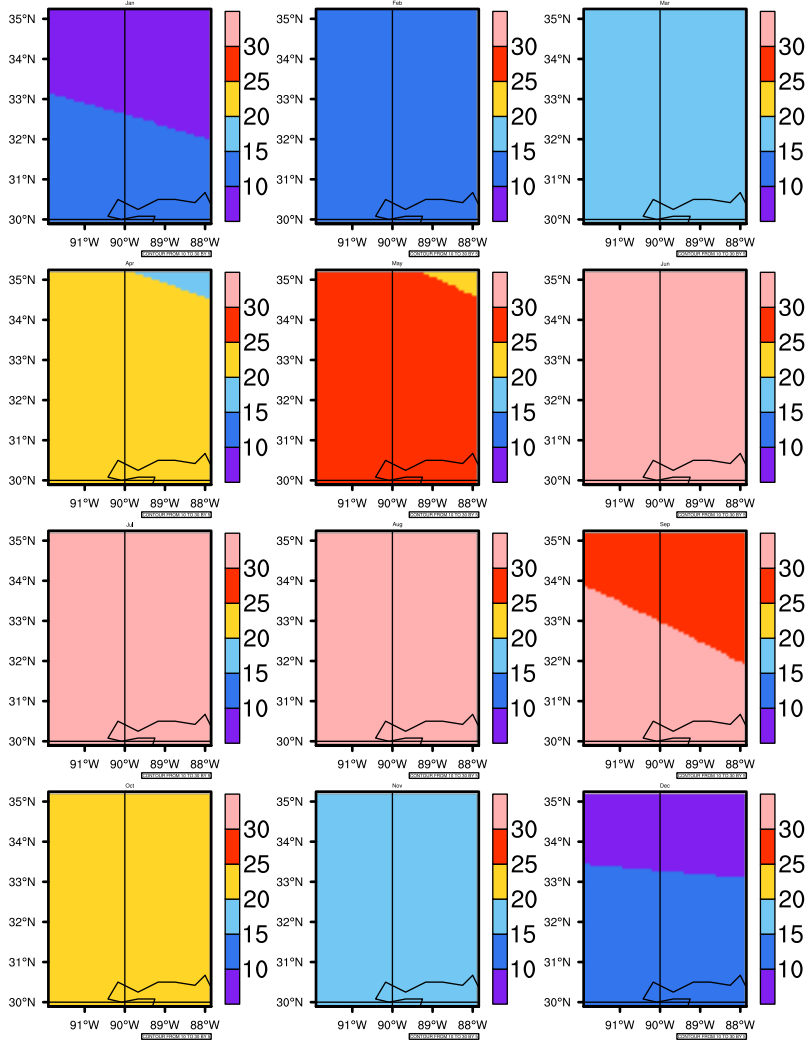

Monthly Daily Average tmax(c) In 2070-2079 GFDL-ESM2M RCP45 - Mississippi

AgriMetSoft (2020). Climate Maps. Available on:
<https://agrimetsoft.com/maps>

Order a new map on <https://agrimetsoft.com/order>

[You can request maps from any dataset from the AgriMetSoft Team.](#)