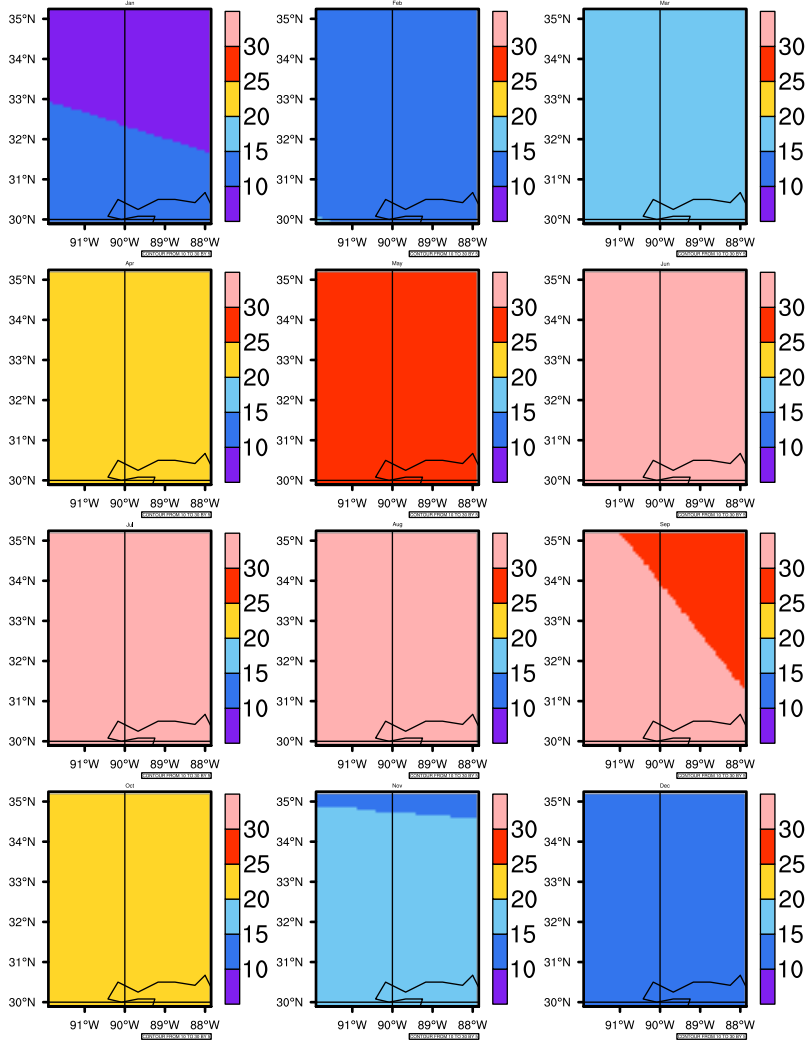

# Monthly Daily Average tmax(c) In 2080-2089 GFDL-ESM2M RCP45 - Mississippi

AgriMetSoft (2020). Climate Maps. Available on:  
<https://agrimetsoft.com/maps>

Order a new map on <https://agrimetsoft.com/order>