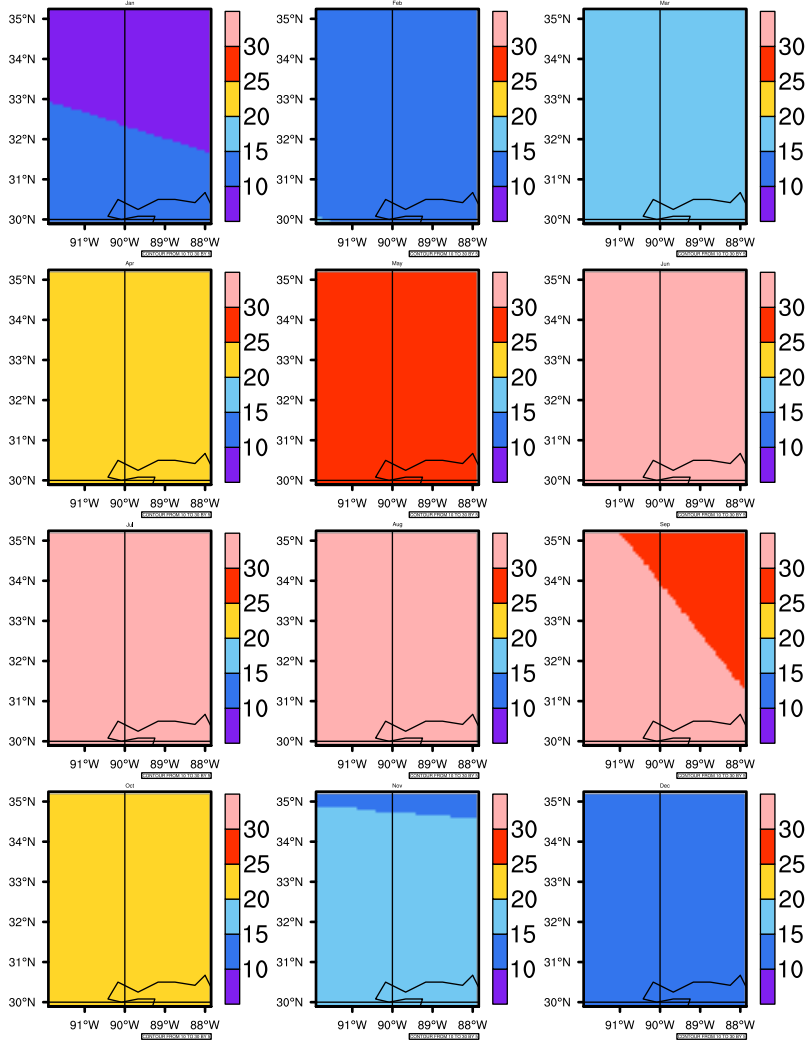

# Monthly Daily Average tmax(c) In 2080-2089 GFDL-ESM2M RCP45 - Mississippi

AgriMetSoft (2020). Climate Maps. Available on:  
<https://agrimetsoft.com/maps>

Order a new map on <https://agrimetsoft.com/order>

[You can request maps from any dataset from the AgriMetSoft Team.](#)