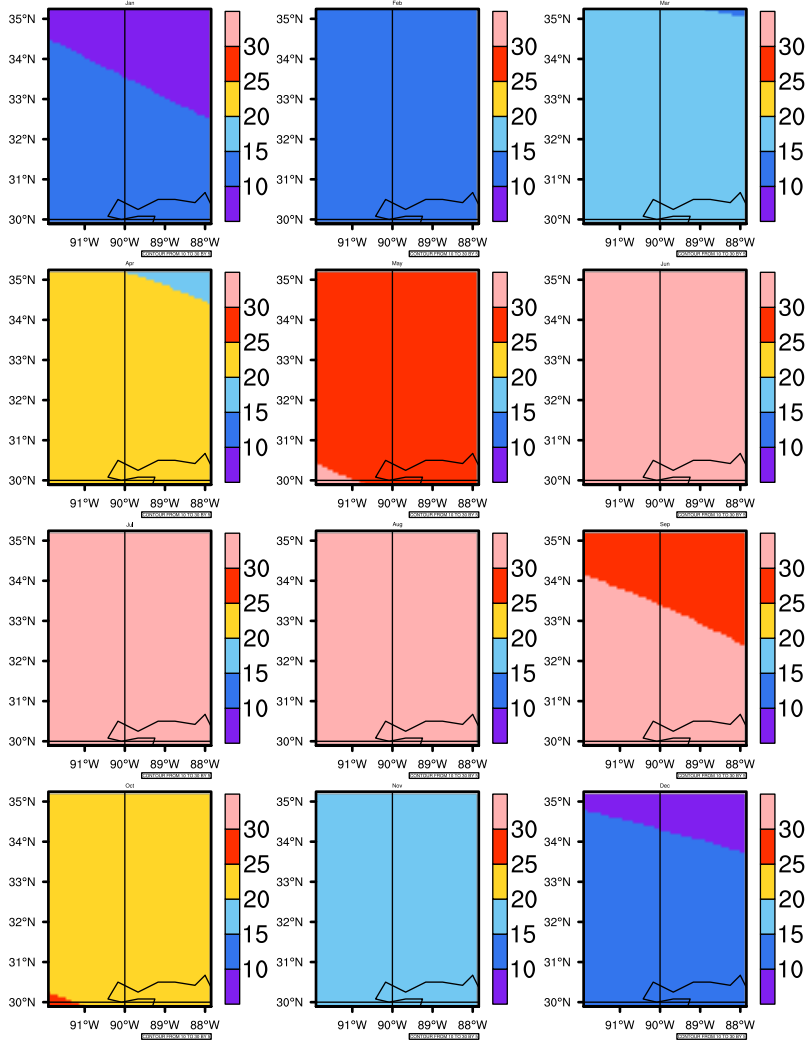

Monthly Daily Averagetamax(c) In 2090-2099 GFDL-ESM2M RCP45 - Mississippi

AgriMetSoft (2020). Climate Maps. Available on:
<https://agrimetsoft.com/maps>

Order a new map on <https://agrimetsoft.com/order>

[You can request maps from any dataset from the AgriMetSoft Team.](#)