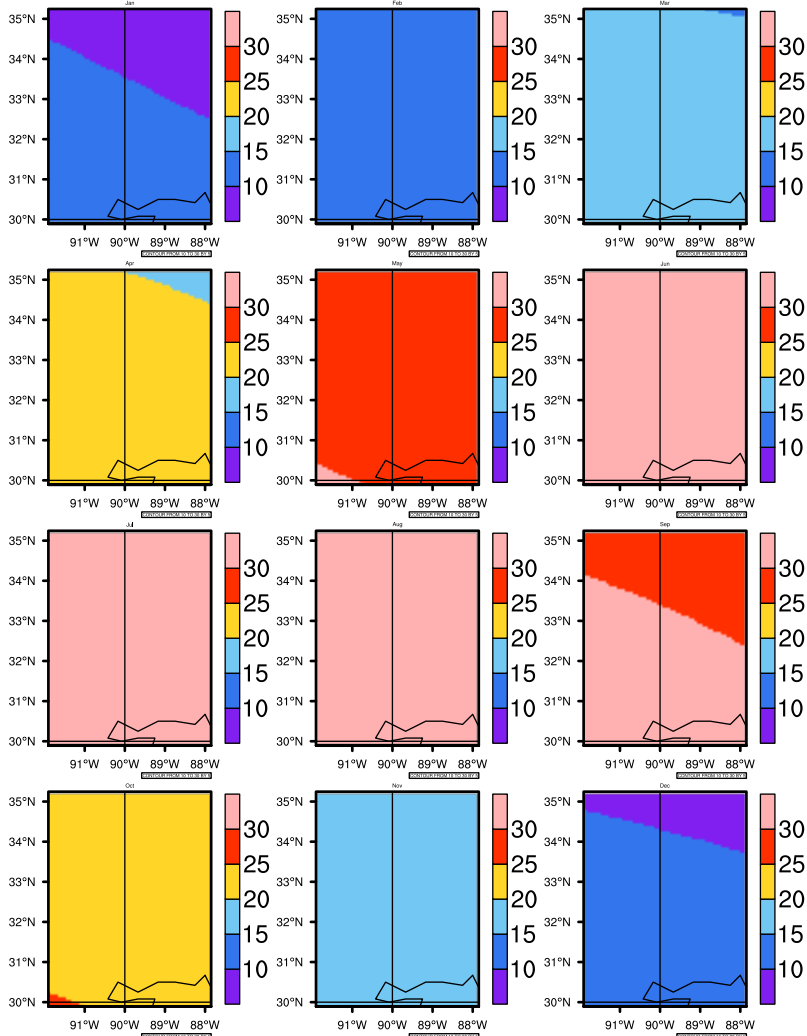

# Monthly Daily Average tmax(c) In 2090-2099 GFDL-ESM2M RCP45 - Mississippi

AgriMetSoft (2020). Climate Maps. Available on:  
<https://agrimetsoft.com/maps>

Order a new map on <https://agrimetsoft.com/order>