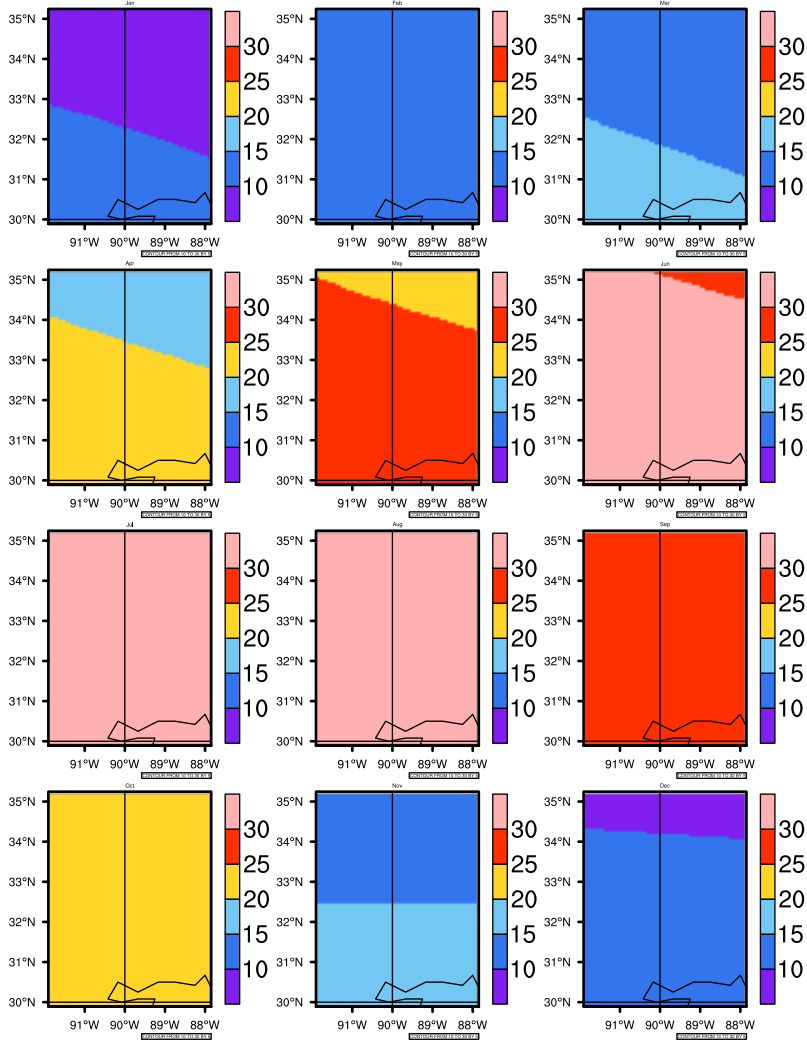

Monthly Daily Averagetamax(c) In 2020-2029 GFDL-ESM2M RCP85 - Mississippi

AgriMetSoft (2020). Climate Maps. Available on:
<https://agrimetsoft.com/maps>

Order a new map on <https://agrimetsoft.com/order>

[You can request maps from any dataset from the AgriMetSoft Team.](#)