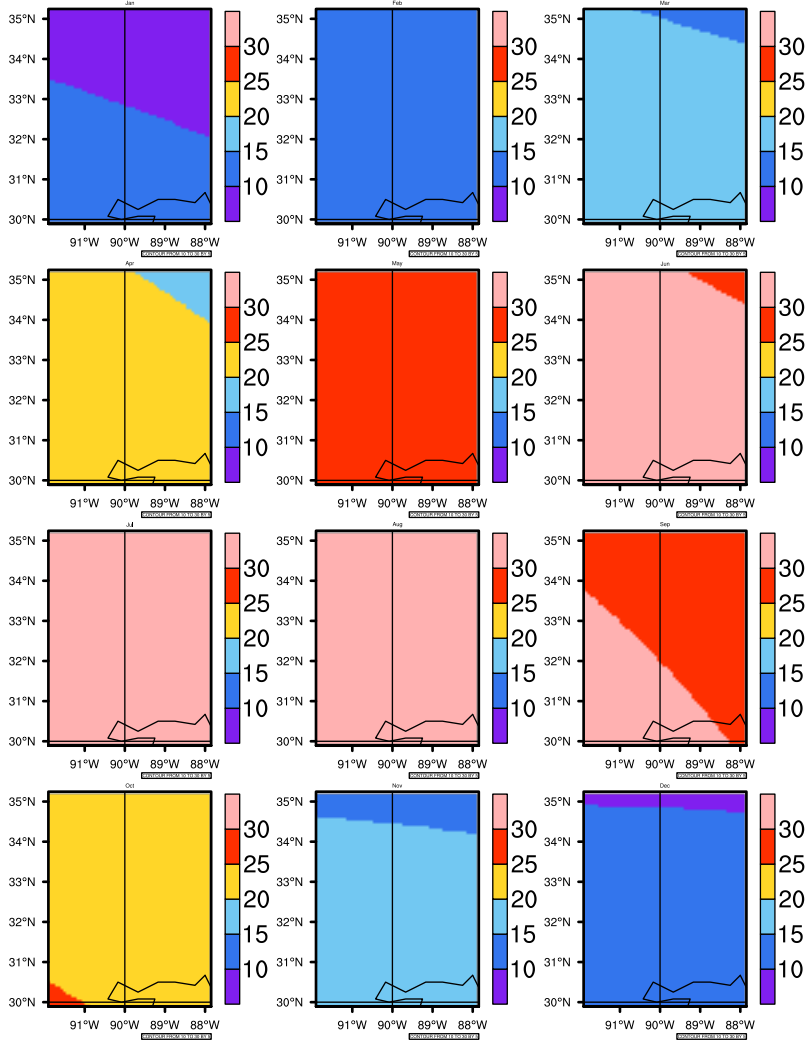

Monthly Daily Average tmax(c) In 2030-2039 GFDL-ESM2M RCP85 - Mississippi

AgriMetSoft (2020). Climate Maps. Available on: <https://agrimetsoft.com/maps>

Order a new map on <https://agrimetsoft.com/order>

[You can request maps from any dataset from the AgriMetSoft Team.](#)