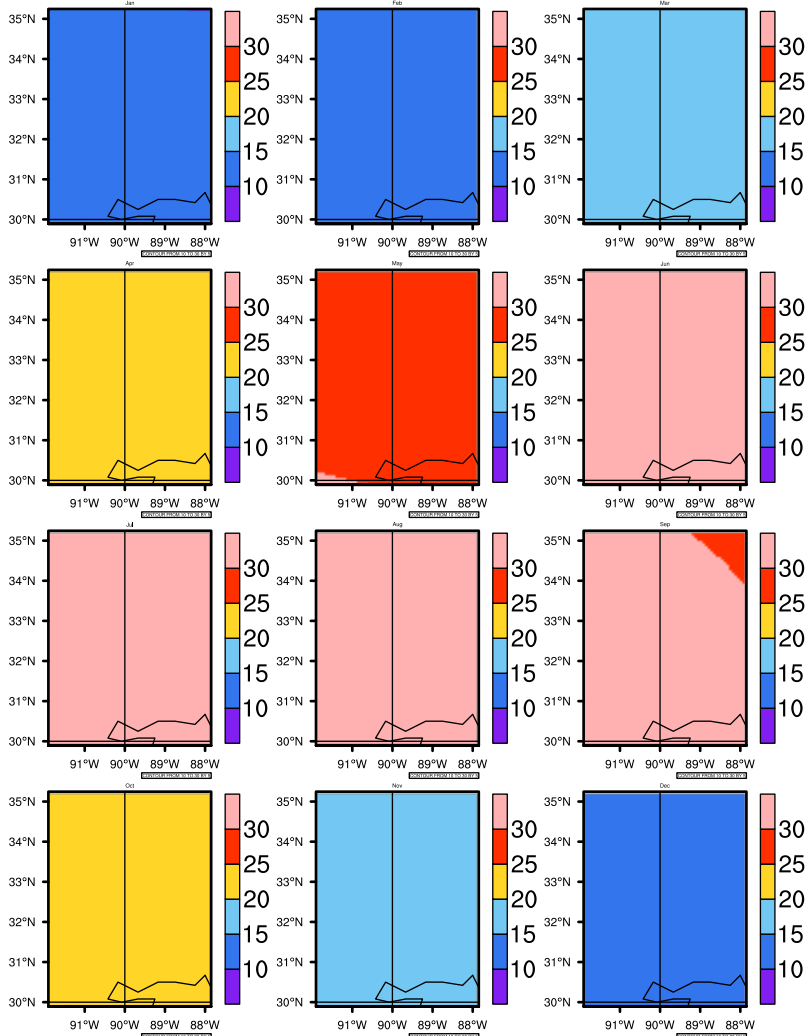

Monthly Daily Averagetamax(c) In 2050-2059 GFDL-ESM2M RCP85 - Mississippi

AgriMetSoft (2020). Climate Maps. Available on:
<https://agrimetsoft.com/maps>

Order a new map on <https://agrimetsoft.com/order>

[You can request maps from any dataset from the AgriMetSoft Team.](#)