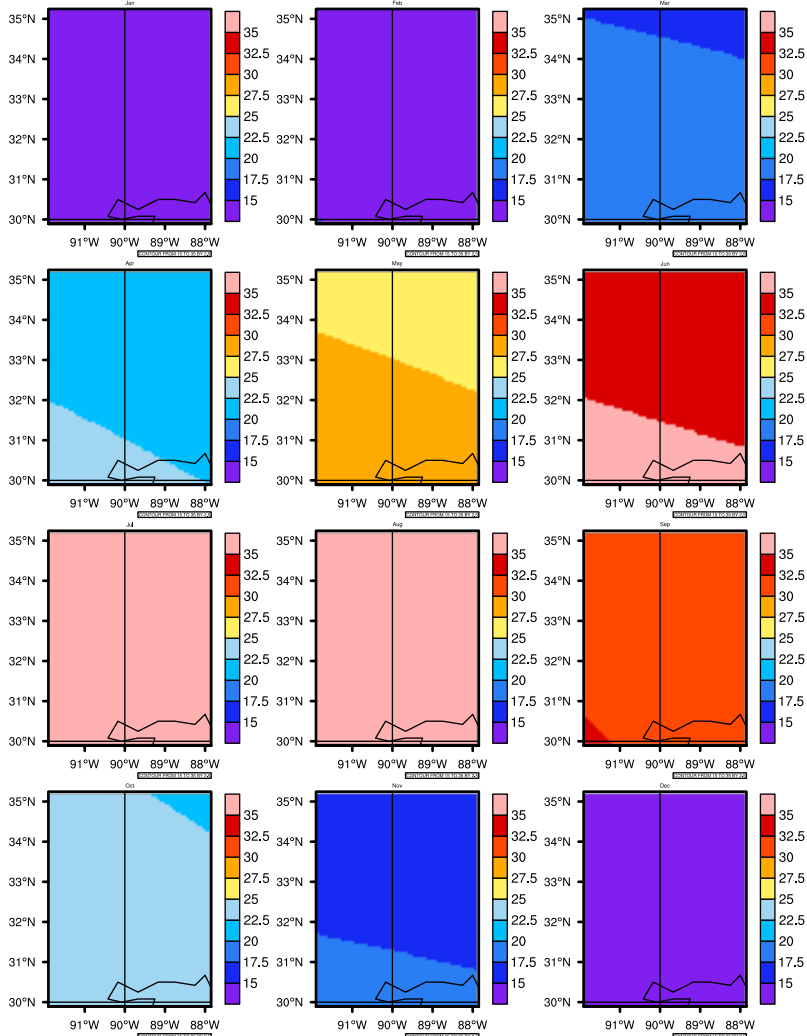

Monthly Daily Average tmax(c) In 2060-2069 GFDL-ESM2M RCP85 - Mississippi

AgriMetSoft (2020). Climate Maps. Available on:
<https://agrimetsoft.com/maps>

Order a new map on <https://agrimetsoft.com/order>