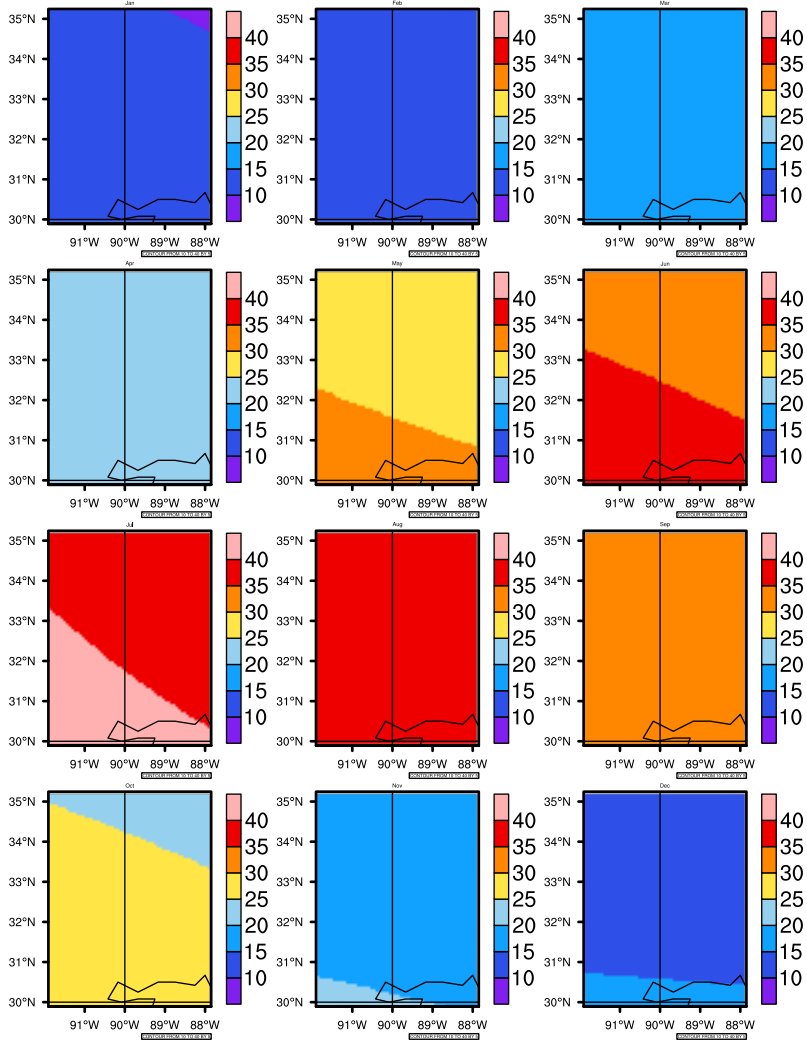

Monthly Daily Averagetamax(c) In 2070-2079 GFDL-ESM2M RCP85 - Mississippi

AgrimetSoft (2020). Climate Maps. Available on:
<https://agrimetsoft.com/maps>

Order a new map on <https://agrimetsoft.com/order>

[You can request maps from any dataset from the AgriMetSoft Team.](#)