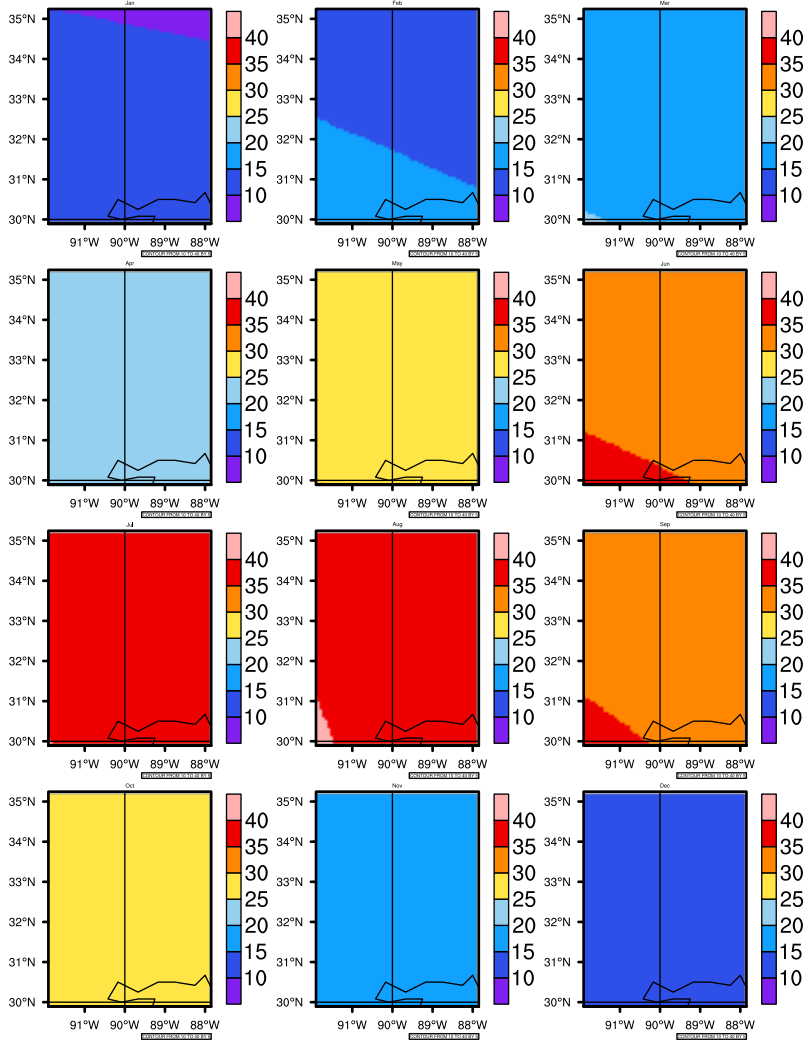

# Monthly Daily Averagetamax(c) In 2080-2089 GFDL-ESM2M RCP85 - Mississippi

AgriMetSoft (2020). Climate Maps. Available on:  
<https://agrimetsoft.com/maps>

Order a new map on <https://agrimetsoft.com/order>

[You can request maps from any dataset from the AgriMetSoft Team.](#)