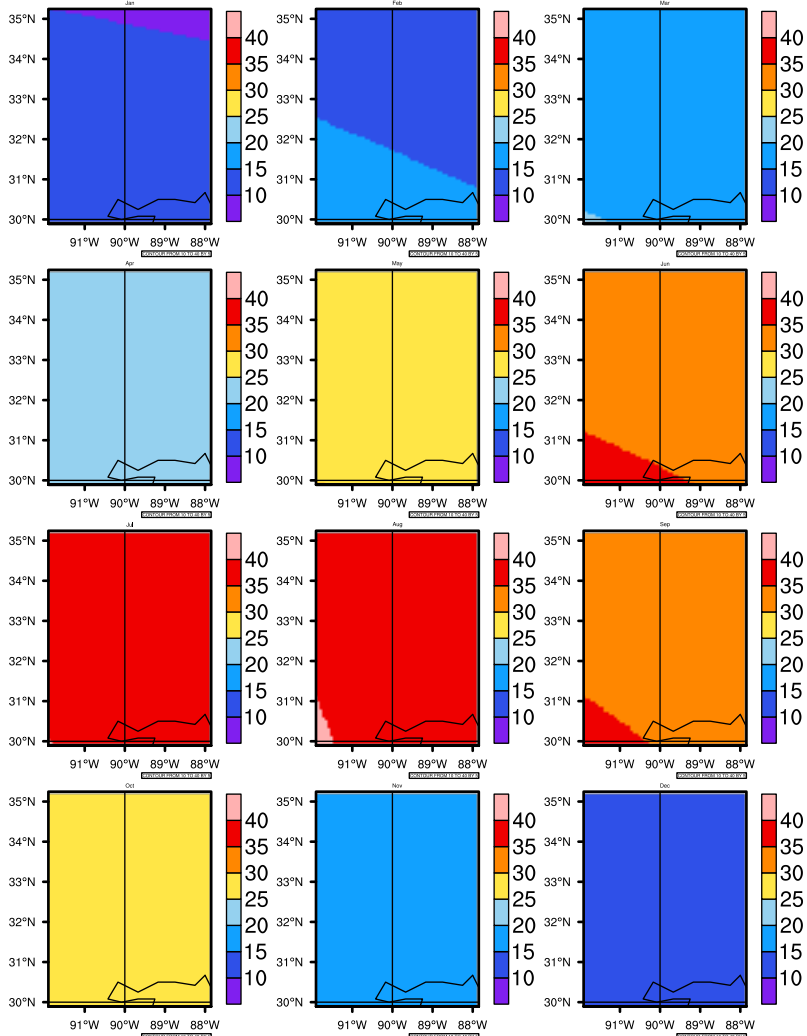

Monthly Daily Average T_{max}(c) In 2080-2089 GFDL-ESM2M RCP85 - Mississippi

AgrimetSoft (2020). Climate Maps. Available on:
<https://agrimetsoft.com/maps>

Order a new map on <https://agrimetsoft.com/order>