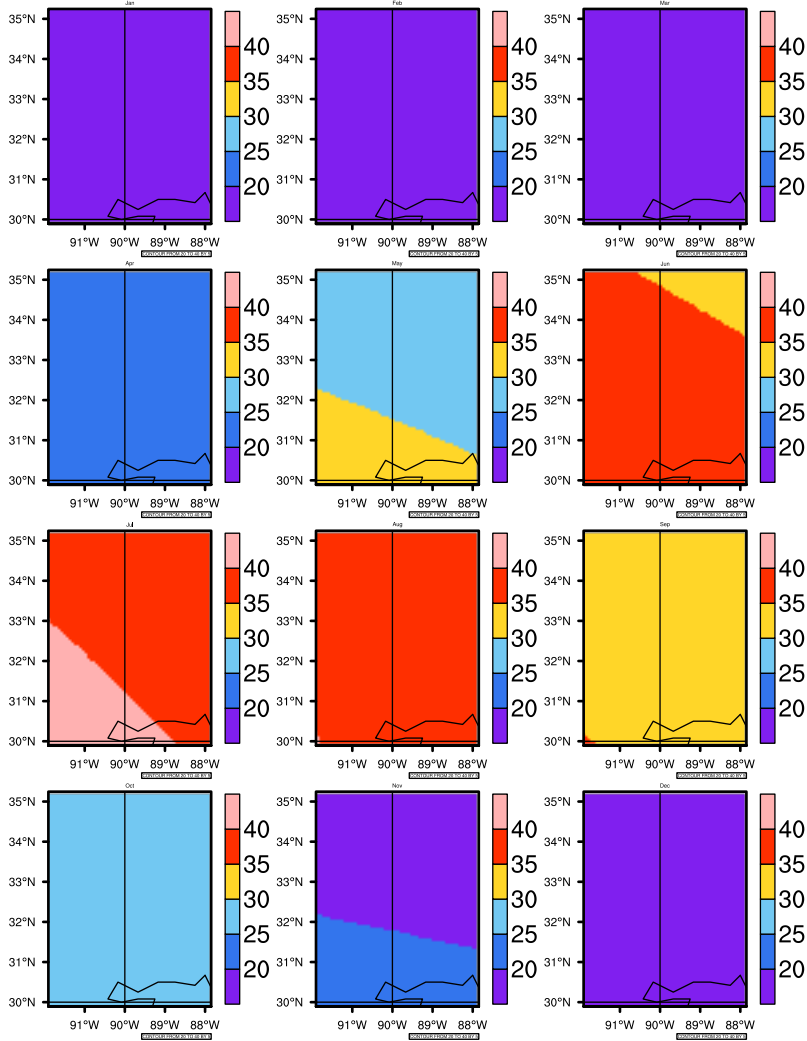

Monthly Daily Average tmax(c) In 2090-2099 GFDL-ESM2M RCP85 - Mississippi

AgriMetSoft (2020). Climate Maps. Available on: <https://agrimetsoft.com/maps>

Order a new map on <https://agrimetsoft.com/order>

[You can request maps from any dataset from the AgriMetSoft Team.](#)