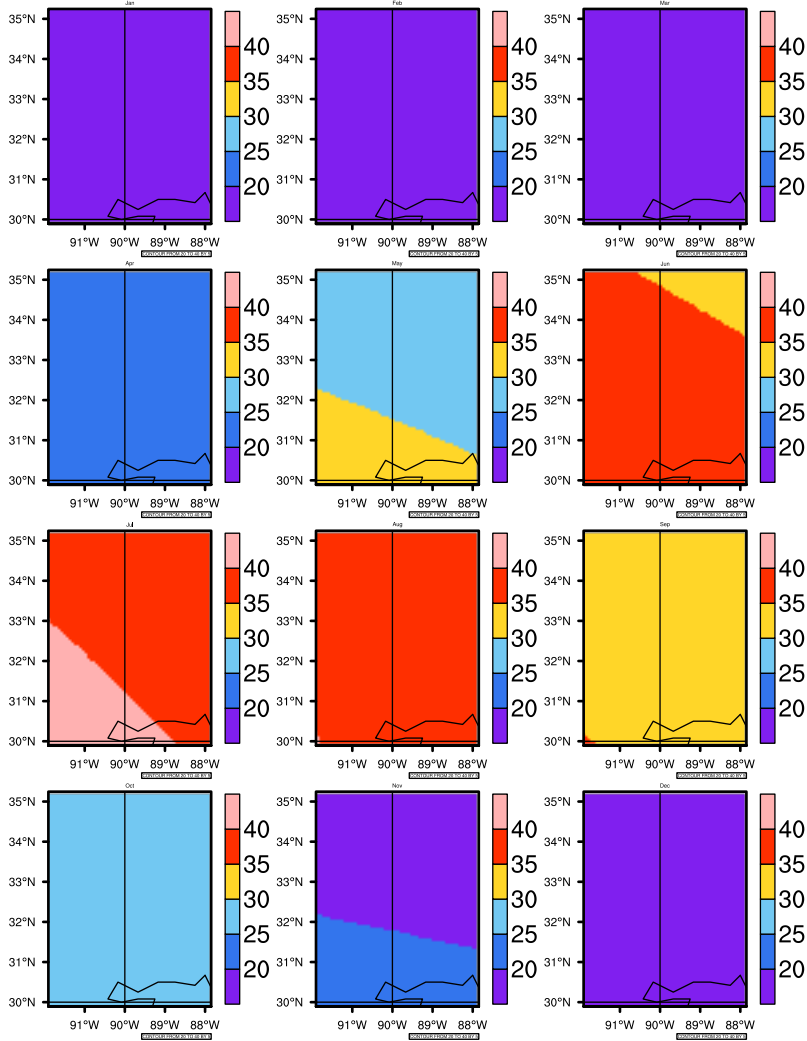

Monthly Daily Average tmax(c) In 2090-2099 GFDL-ESM2M RCP85 - Mississippi

AgriMetSoft (2020). Climate Maps. Available on:
<https://agrimetsoft.com/maps>

|Order a new map on <https://agrimetsoft.com/order>