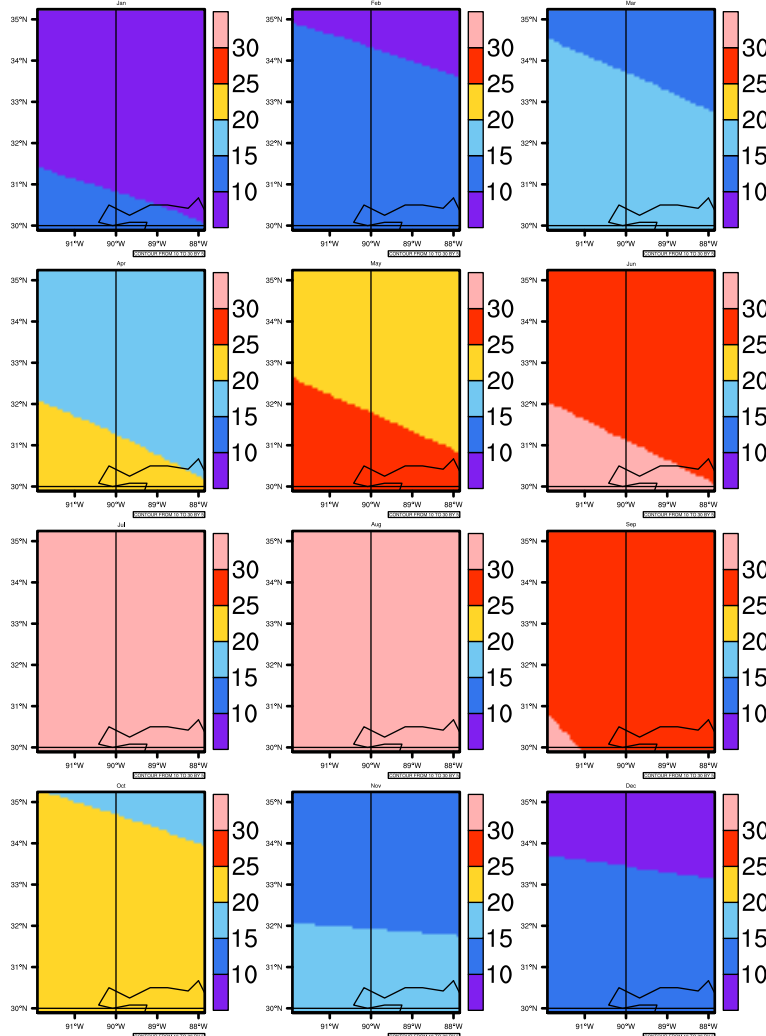

# Monthly Daily Average Maximum Temperature in 1975-2005 GFDL-ESM2M historical - Mississippi

AgriMetSoft (2020). Climate Maps. Available on:  
<https://agrimetsoft.com/maps>

Order a new map on <https://agrimetsoft.com/order>