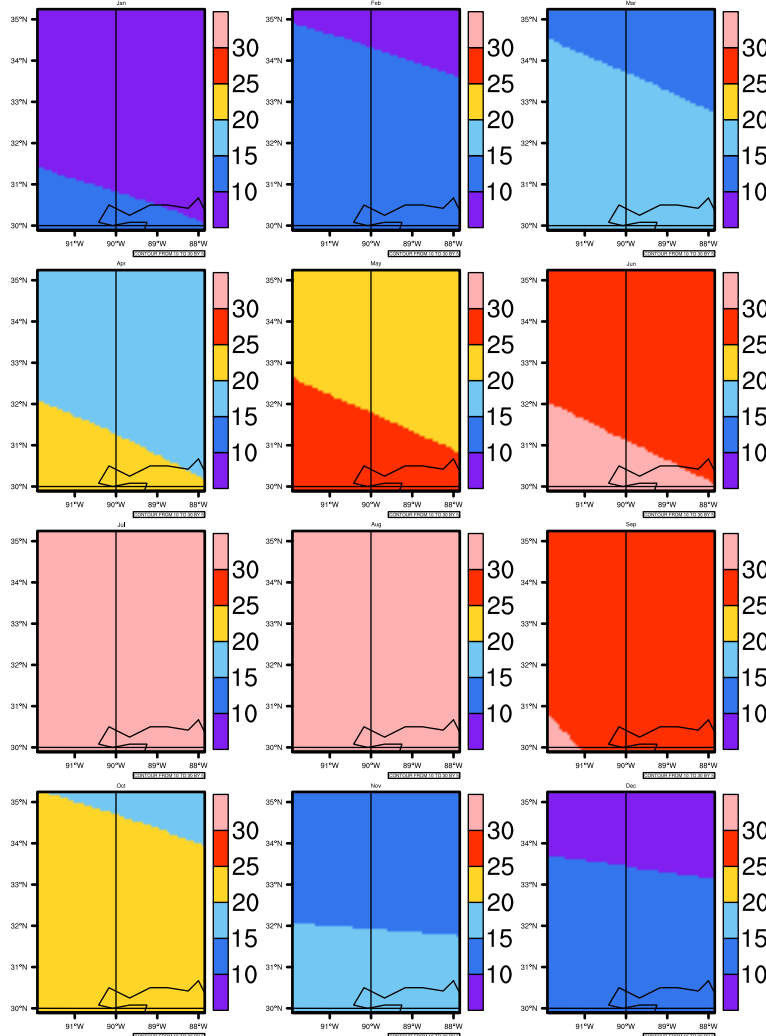

Monthly Daily Average T_{max}(c) In 1975-2005 GFDL-ESM2M historical - Mississippi

AgriMetSoft (2020). Climate Maps. Available on:
<https://agrimetsoft.com/maps>

Order a new map on <https://agrimetsoft.com/order>

[You can request maps from any dataset from the AgriMetSoft Team.](#)