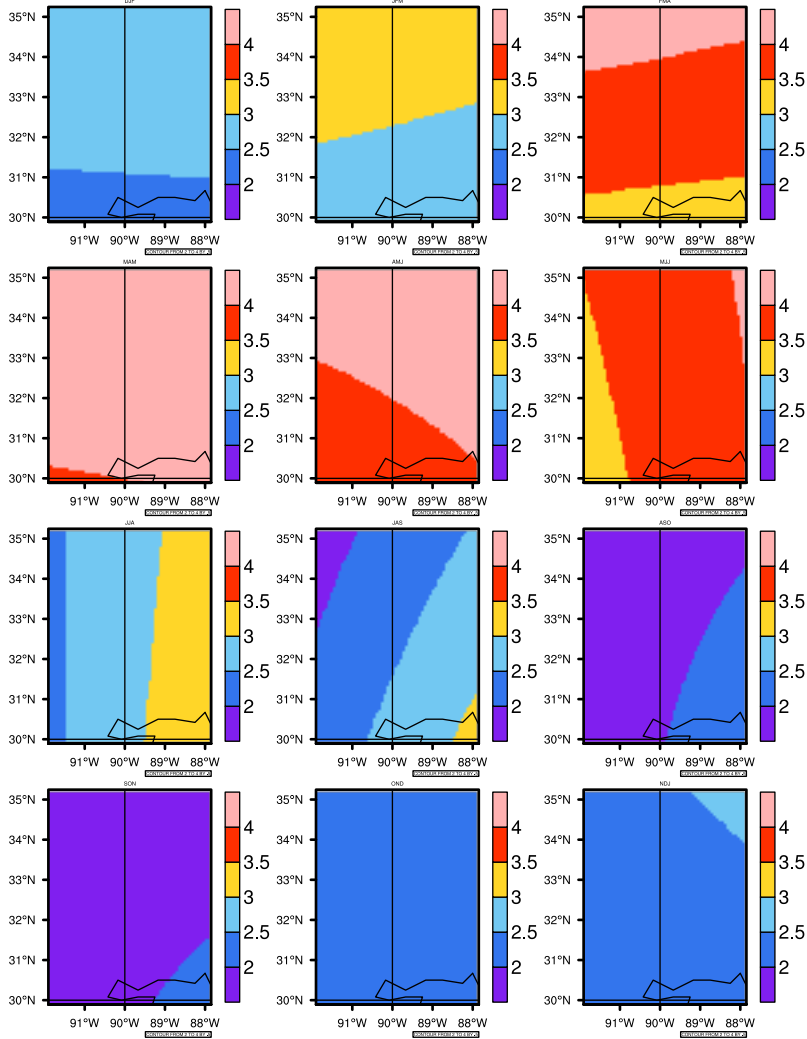

Seasonally Daily Average pr(mm/day) In 2020-2029 GFDL-ESM2M RCP45 - Mississippi

AgriMetSoft (2020). Climate Maps. Available on: <https://agrimetsoft.com/maps>

Order a new map on <https://agrimetsoft.com/order>

[You can request maps from any dataset from the AgriMetSoft Team.](#)