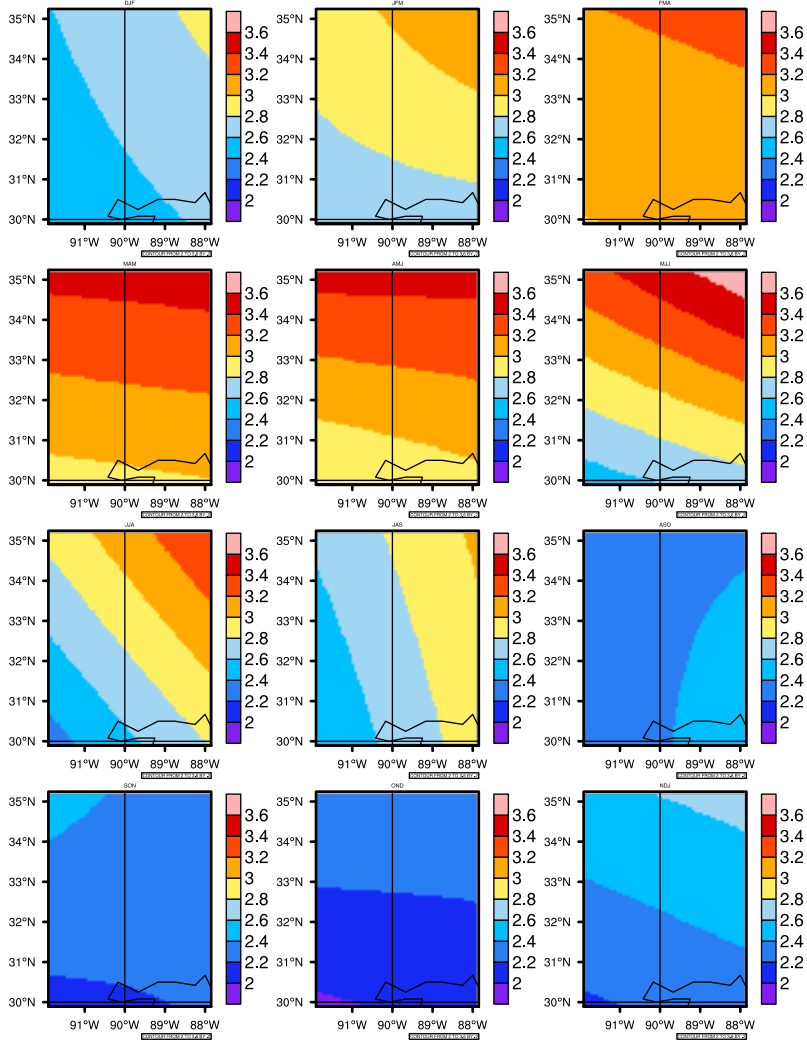

Seasonally Daily Average pr(mm/day) In 2040-2049 GFDL-ESM2M RCP45 - Mississippi

AgriMetSoft (2020). Climate Maps. Available on:
<https://agrimetsoft.com/maps>

Order a new map on <https://agrimetsoft.com/order>

[You can request maps from any dataset from the AgriMetSoft Team.](#)