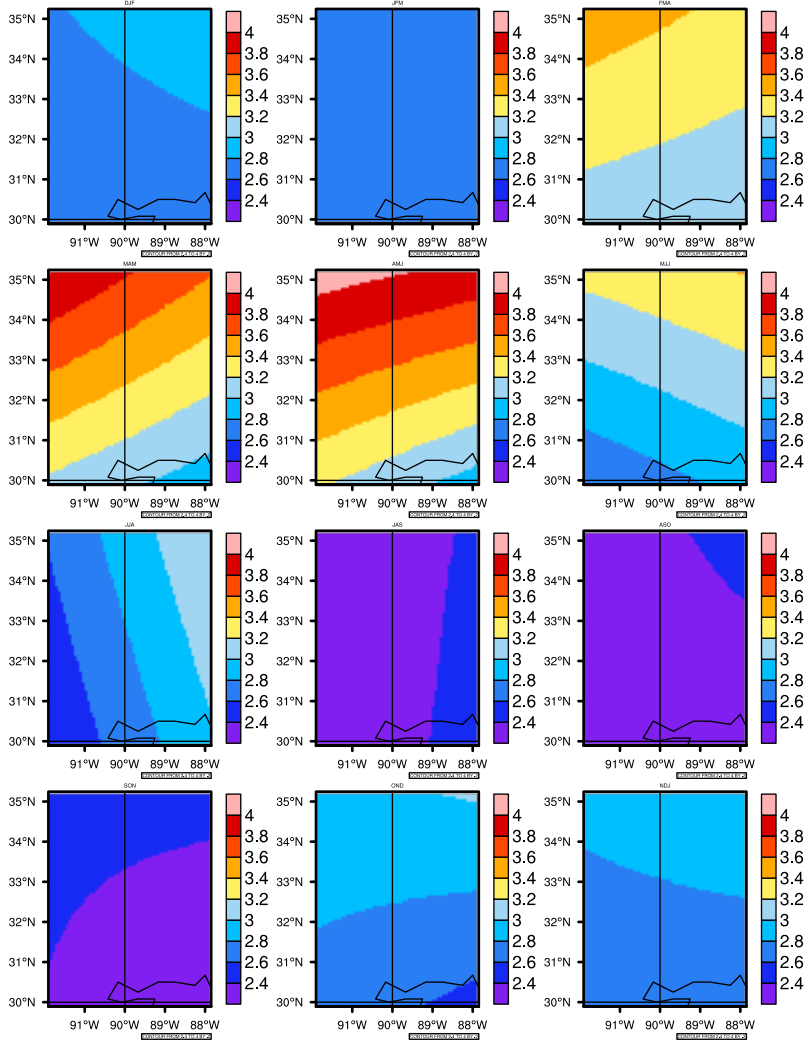

Seasonally Daily Average pr(mm/day) In 2060-2069 GFDL-ESM2M RCP45 - Mississippi

AgriMetSoft (2020). Climate Maps. Available on:
<https://agrimetsoft.com/maps>

Order a new map on <https://agrimetsoft.com/order>

[You can request maps from any dataset from the AgriMetSoft Team.](#)