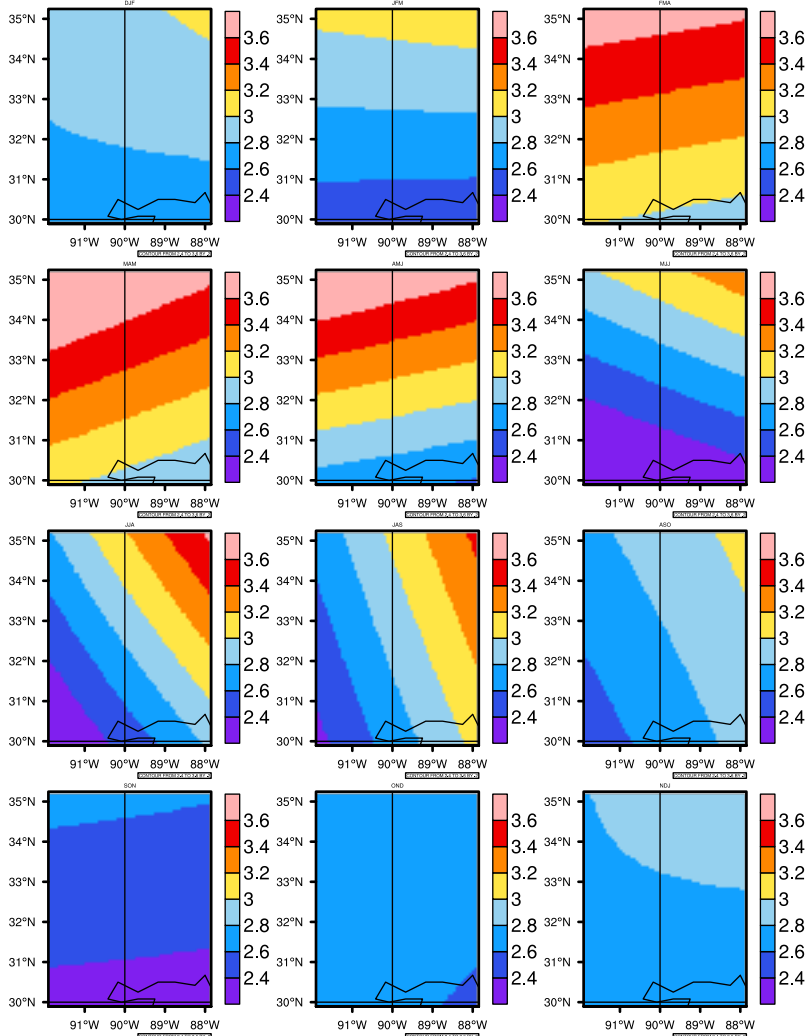

Seasonally Daily Average pr(mm/day) In 2070-2079 GFDL-ESM2M RCP45 - Mississippi

AgriMetSoft (2020). Climate Maps. Available on: <https://agrimetsoft.com/maps>

Order a new map on <https://agrimetsoft.com/order>

[You can request maps from any dataset from the AgriMetSoft Team.](#)