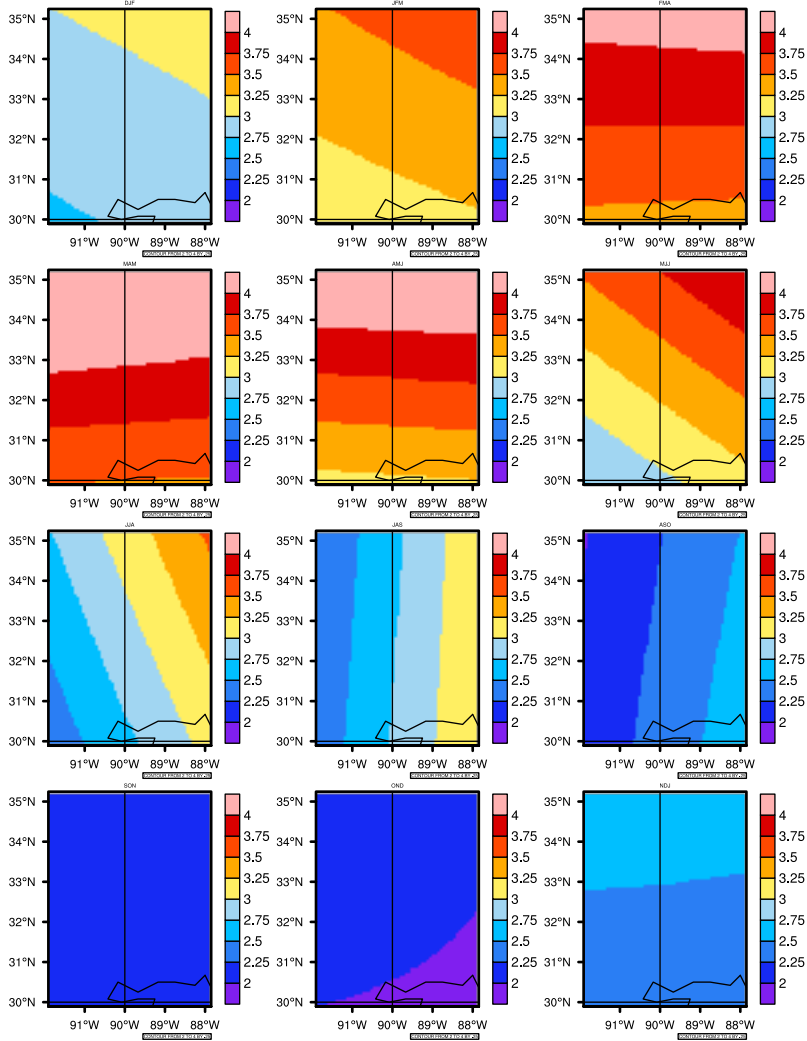

Seasonally Daily Average pr(mm/day) In 2080-2089 GFDL-ESM2M RCP45 - Mississippi

AgriMetSoft (2020). Climate Maps. Available on:
<https://agrimetsoft.com/maps>

Order a new map on <https://agrimetsoft.com/order>

[You can request maps from any dataset from the AgriMetSoft Team.](#)