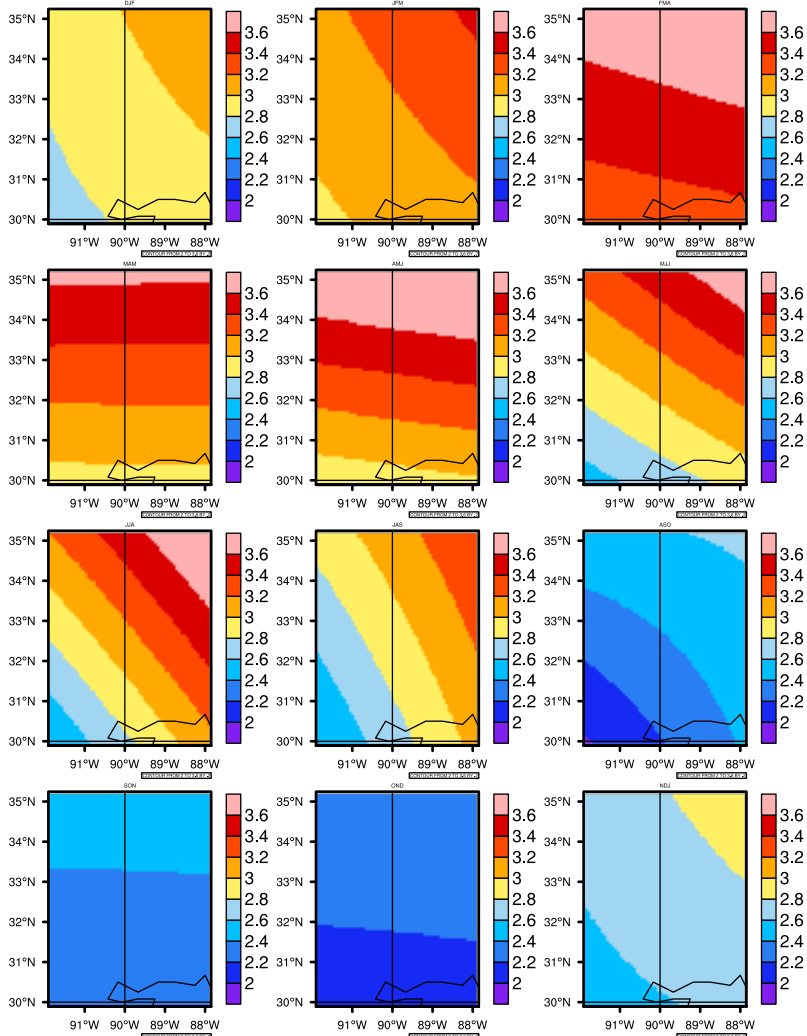

Seasonally Daily Average pr(mm/day) In 2090-2099 GFDL-ESM2M RCP45 - Mississippi

AgriMetSoft (2020). Climate Maps. Available on: <https://agrimetsoft.com/maps>

Order a new map on <https://agrimetsoft.com/order>

[You can request maps from any dataset from the AgriMetSoft Team.](#)