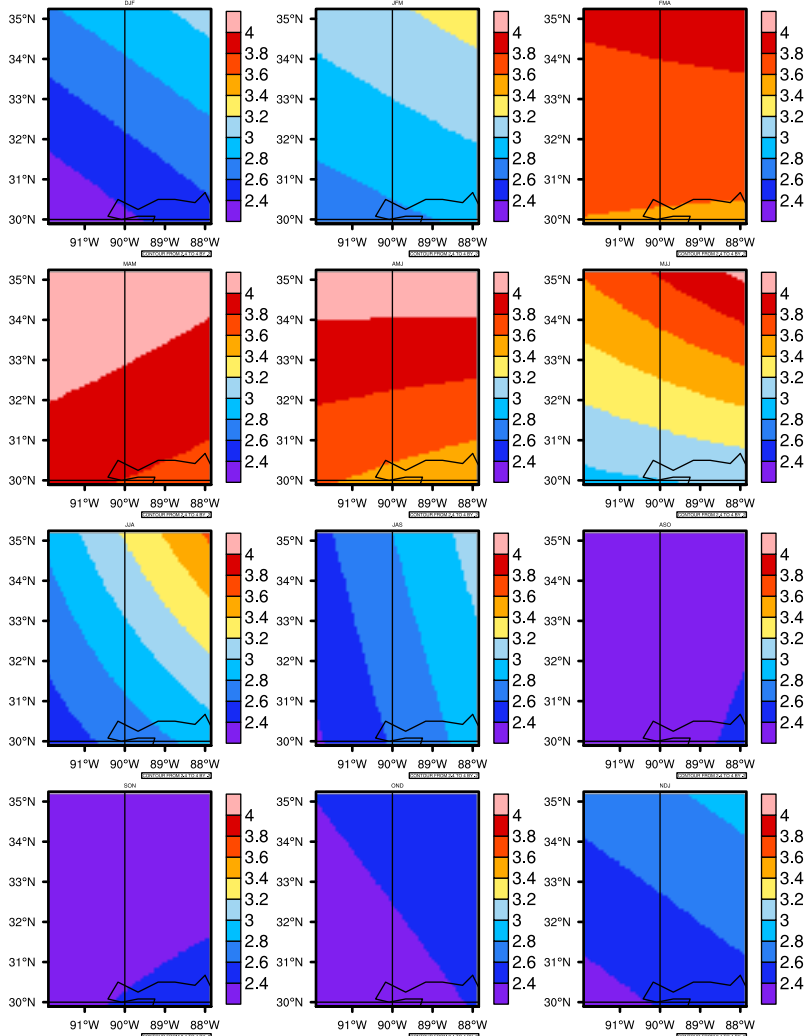

Seasonally pr (mm/day) In 2020-2029 GFDL-ESM2M RCP85 - Mississippi

AgriMetSoft (2020). Climate Maps. Available on:
<https://agrimetsoft.com/maps>

Order a new map on <https://agrimetsoft.com/order>

[You can request maps from any dataset from the AgriMetSoft Team.](#)