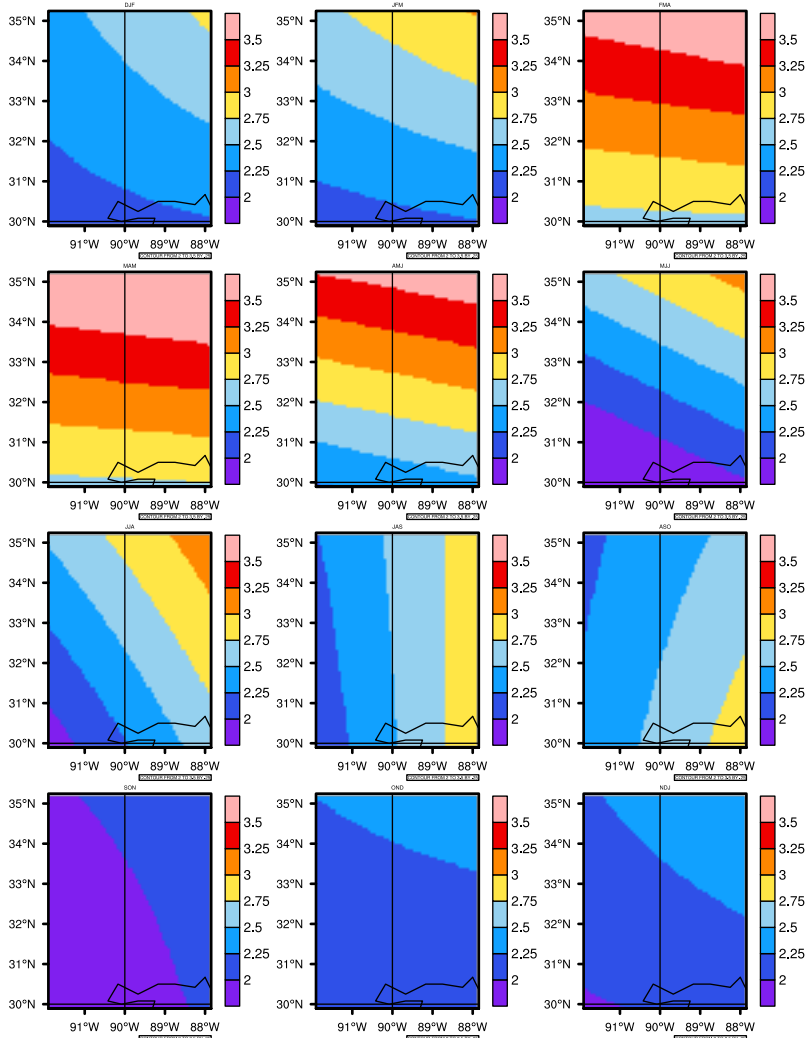

Seasonally pr (mm/day) In 2070-2079 GFDL-ESM2M RCP85 - Mississippi

AgriMetSoft (2020). Climate Maps. Available on:
<https://agrimetsoft.com/maps>

Order a new map on <https://agrimetsoft.com/order>

[You can request maps from any dataset from the AgriMetSoft Team.](#)