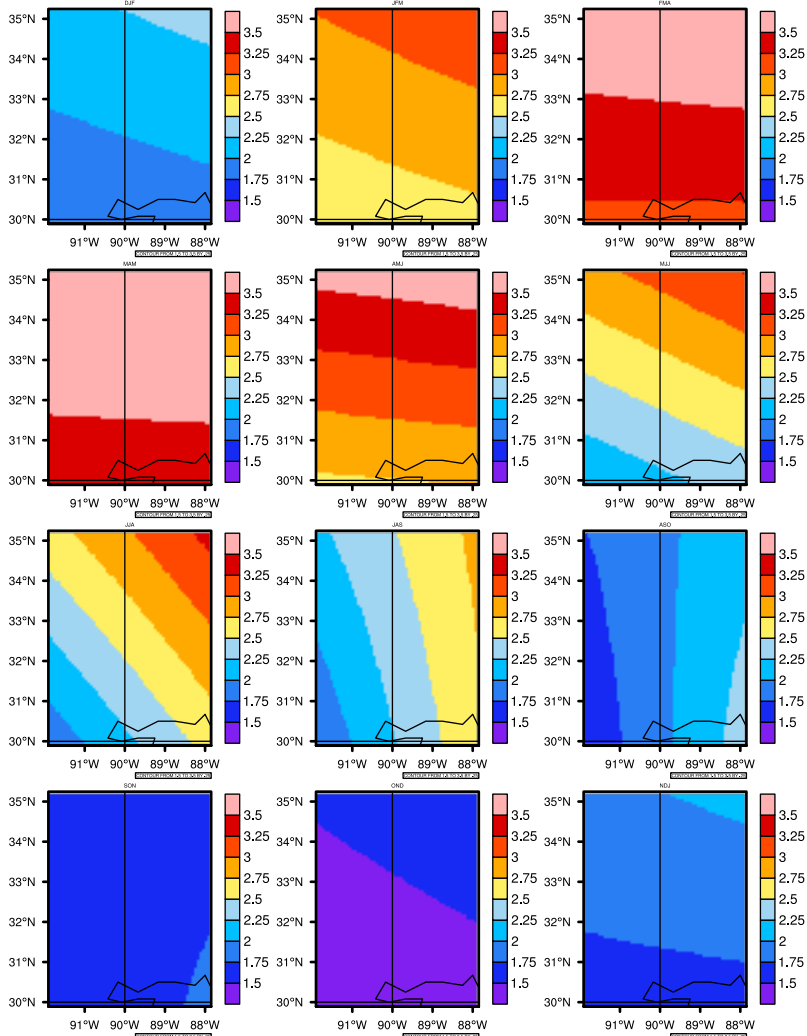

Seasonally pr (mm/day) In 2090-2099 GFDL-ESM2M RCP85 - Mississippi

AgriMetSoft (2020). Climate Maps. Available on:
<https://agrimetsoft.com/maps>

Order a new map on <https://agrimetsoft.com/order>

[You can request maps from any dataset from the AgriMetSoft Team.](#)