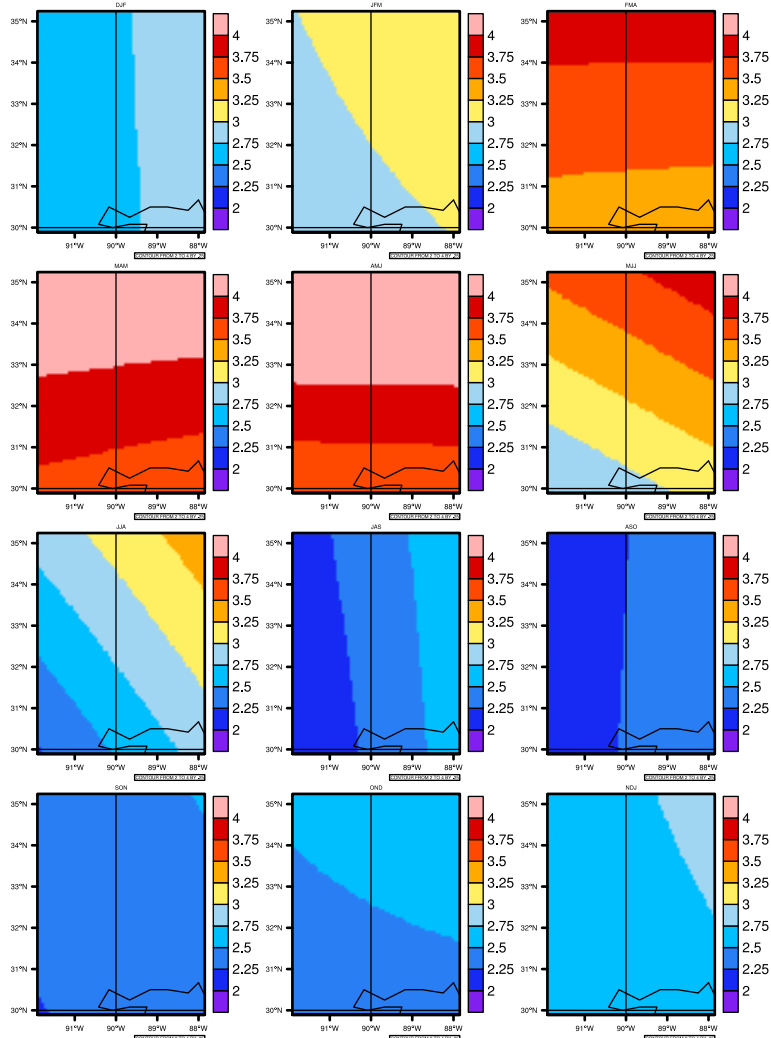

## Seasonally pr (mm/day) In 1975-2005 GFDL-ESM2M historical - Mississippi

AgriMetSoft (2020). Climate Maps. Available on: <https://agrimetsoft.com/maps>

Order a new map on <https://agrimetsoft.com/order>

[You can request maps from any dataset from the AgriMetSoft Team.](#)