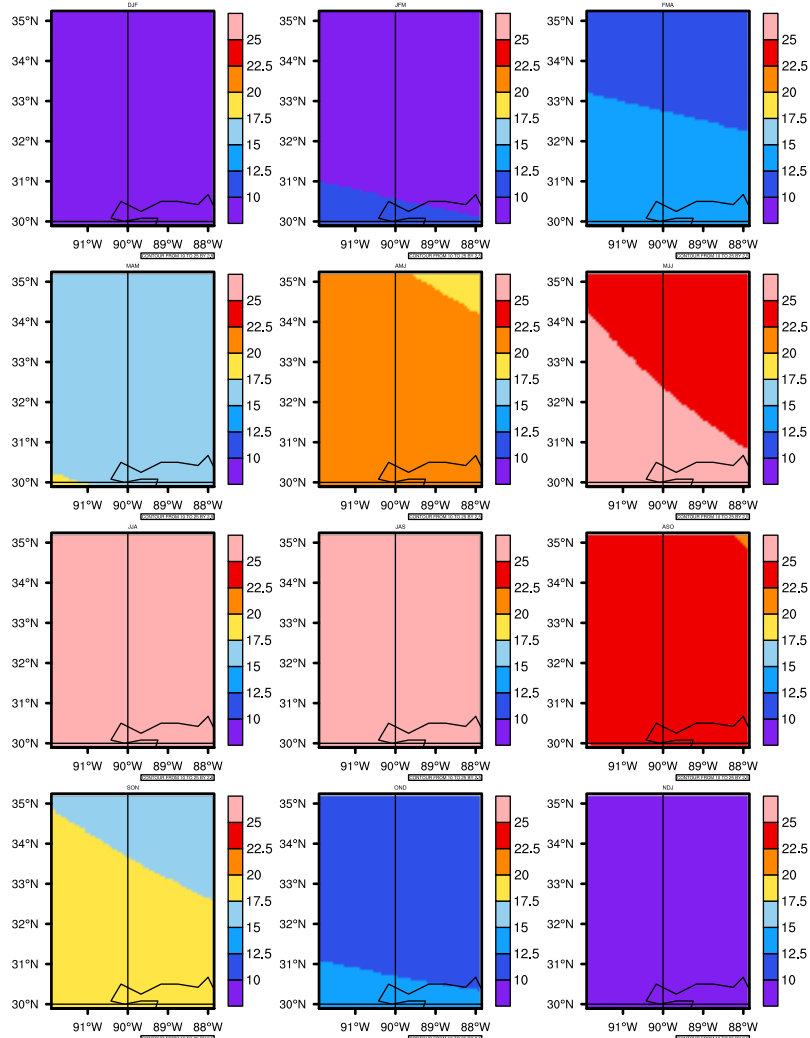

Seasonally Daily Averagetgas(c) In 2020-2029 GFDL-ESM2M RCP45 - Mississippi

AgriMetSoft (2020). Climate Maps. Available on:
<https://agrimetsoft.com/maps>

Order a new map on <https://agrimetsoft.com/order>

[You can request maps from any dataset from the AgriMetSoft Team.](#)