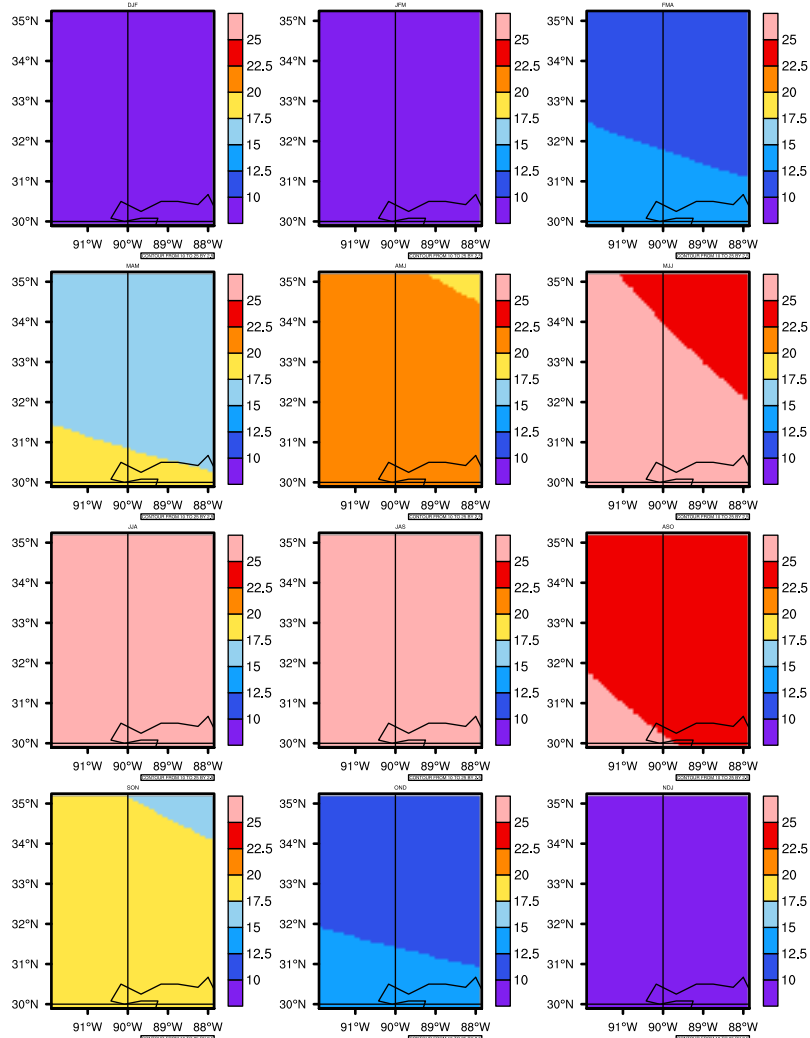

Seasonally Daily Averagetgas(c) In 2030-2039 GFDL-ESM2M RCP45 - Mississippi

AgriMetSoft (2020). Climate Maps. Available on:
<https://agrimetsoft.com/maps>

Order a new map on <https://agrimetsoft.com/order>

[You can request maps from any dataset from the AgriMetSoft Team.](#)