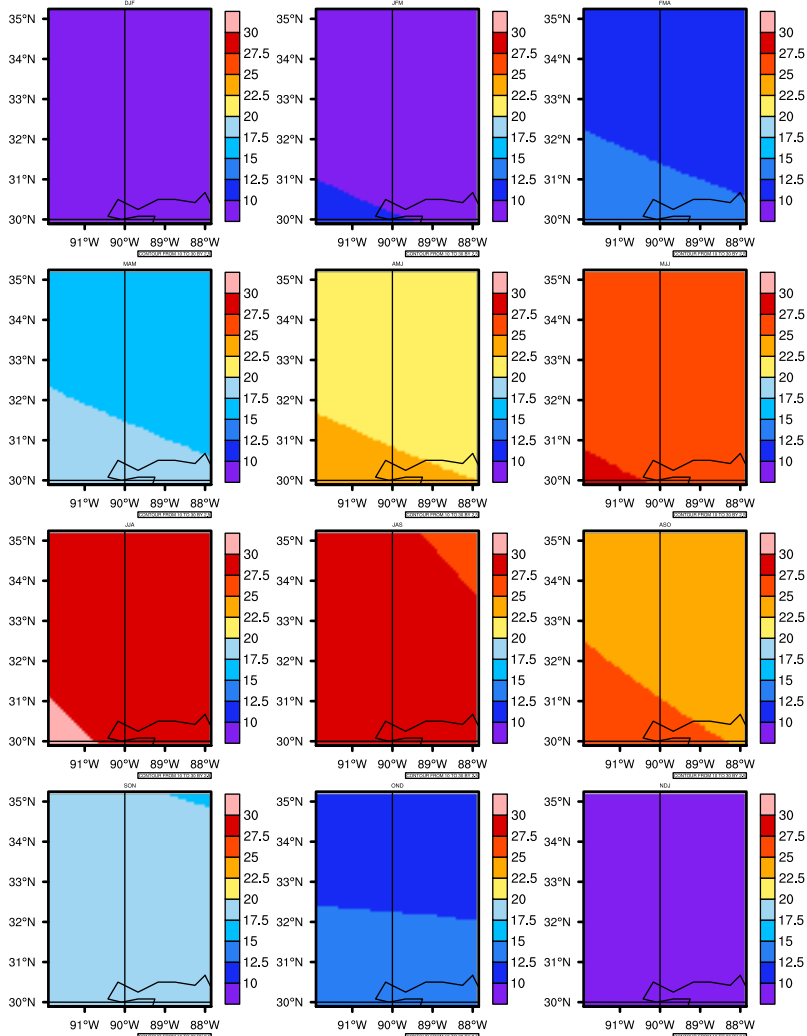

Seasonally Daily Averagetgas(c) In 2050-2059 GFDL-ESM2M RCP45 - Mississippi

AgriMetSoft (2020). Climate Maps. Available on:
<https://agrimetsoft.com/maps>

Order a new map on <https://agrimetsoft.com/order>