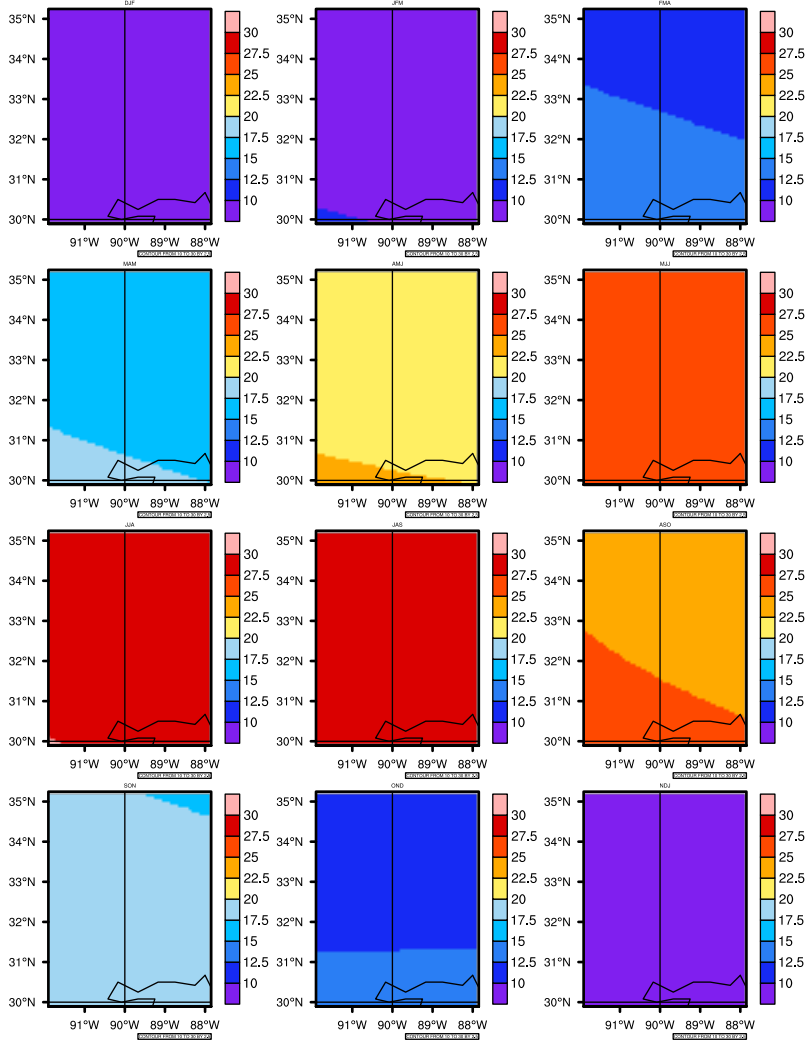

# Seasonally Daily Averagetgas(c) In 2060-2069 GFDL-ESM2M RCP45 - Mississippi

AgriMetSoft (2020). Climate Maps. Available on:  
<https://agrimetsoft.com/maps>

Order a new map on <https://agrimetsoft.com/order>

[You can request maps from any dataset from the AgriMetSoft Team.](#)